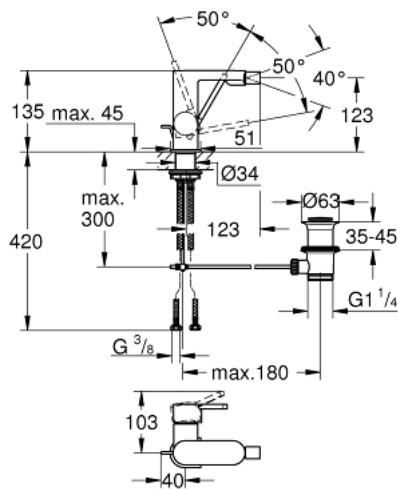

## 33 241 003 GROHE PLUS SINGLE-LEVER BIDET MIXER 1/2"

### PRODUCT DESCRIPTION

- Colour: chrome
- single hole installation
- metal lever
- GROHE SilkMove 28 mm ceramic cartridge
- with temperature limiter
- GROHE LongLife finish
- rapid installation system
- ball-joint mousseur
- pop-up waste set 1 1/4"
- flexible connection hoses
- min. recommended pressure 1.0 bar

### SPARE PARTS, august 2018 – now

- 1: Cartridge (Spare part-nr. 46963000)
  - 2: Flow control set (Spare part-nr. 48470000)
  - 3: Pop-up rod (Spare part-nr. 46739000)
  - 4: Shank fastening assembly (Spare part-nr. 48384000)
  - 5: Waste set 1 1/4" (Spare part-nr. 28910000)
  - 5.1: Plug (Spare part-nr. 07182000)
  - 5.2: Eccentric rod (Spare part-nr. 07052000)
  - 6: Eccentric rod (Spare part-nr. 07341000)\*
- \* Optional accessories