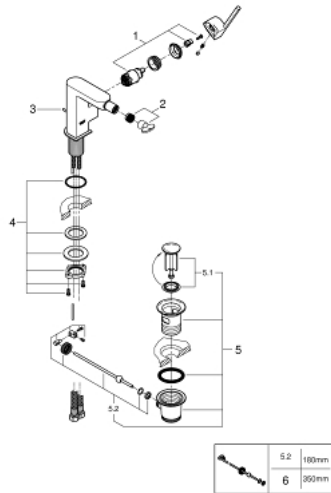

## 33 241 003 GROHE PLUS SINGLE-LEVER BIDET MIXER 1/2"

### PRODUCT DESCRIPTION

- Colour: chrome
- single hole installation
- metal lever
- GROHE SilkMove 28 mm ceramic cartridge
- with temperature limiter
- GROHE LongLife finish
- rapid installation system
- ball-joint mousseur
- pop-up waste set 1 1/4"
- flexible connection hoses
- min. recommended pressure 1.0 bar

### SPARE PARTS, august 2018 – now

- 1: Cartridge (Spare part-nr. 46963000)
  - 2: Flow control set (Spare part-nr. 48470000)
  - 3: Pop-up rod (Spare part-nr. 46739000)
  - 4: Shank fastening assembly (Spare part-nr. 48384000)
  - 5: Waste set 1 1/4" (Spare part-nr. 28910000)
  - 5.1: Plug (Spare part-nr. 07182000)
  - 5.2: Eccentric rod (Spare part-nr. 07052000)
  - 6: Eccentric rod (Spare part-nr. 07341000)\*
- \* Optional accessories