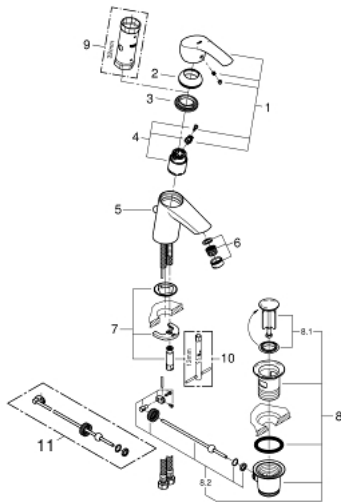

33 265 002 **EUROSMART SINGLE-LEVER BASIN MIXER 1/2"**
S-SIZE

PRODUCT DESCRIPTION

- Colour: chrome
- single hole installation
- metal lever
- GROHE SilkMove 35 mm ceramic cartridge
- adjustable flow rate limiter
- with temperature limiter
- GROHE LongLife finish
- GROHE EcoJoy - Less water, perfect flow
- maximum flow rate (at 3 bar): 5 l/min
- GROHE FastFixation rapid installation system
- pop-up waste set 1 1/4"
- flexible connection hoses

33 265 002 **EUROSMART SINGLE-LEVER BASIN MIXER 1/2"**
S-SIZE

SPARE PARTS, oktober 2013 – now

- 1: Lever (Spare part-nr. 46897000)
- 2: Cap (Spare part-nr. 46492000)
- 3: Screw coupling (Spare part-nr. 46460000)
- 4: Cartridge (Spare part-nr. 46374000)
- 5: Pop-up rod (Spare part-nr. 06329000)
- 6: Mousseur (Spare part-nr. 48159000)
- 7: Shank mounting kit (Spare part-nr. 46671000)
- 8: Waste set 1 1/4" (Spare part-nr. 28910000)
- 8.1: Plug (Spare part-nr. 07182000)
- 8.2: Eccentric rod (Spare part-nr. 07052000)
- 9: Socket spanner (Spare part-nr. 19332000)*
- 10: Mounting wrench (Spare part-nr. 19017000)*
- 11: Eccentric rod (Spare part-nr. 07341000)*