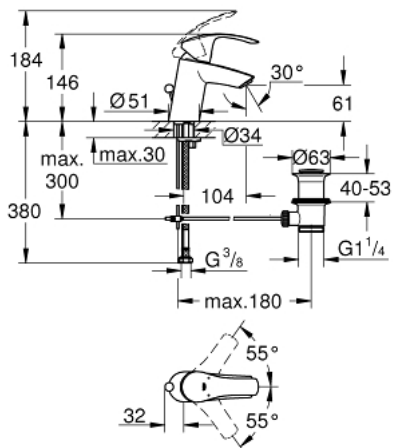

33 265 002 **EUROSMART SINGLE-LEVER BASIN MIXER 1/2"**
S-SIZE

PRODUCT DESCRIPTION

- Colour: chrome
- single hole installation
- metal lever
- GROHE SilkMove 35 mm ceramic cartridge
- adjustable flow rate limiter
- with temperature limiter
- GROHE LongLife finish
- GROHE EcoJoy - Less water, perfect flow
- maximum flow rate (at 3 bar): 5 l/min
- GROHE FastFixation rapid installation system
- pop-up waste set 1 1/4"
- flexible connection hoses

33 265 002 **EUROSMART SINGLE-LEVER BASIN MIXER 1/2"**
S-SIZE

SPARE PARTS, oktober 2013 – now

- 1: Lever (Spare part-nr. 46897000)
- 2: Cap (Spare part-nr. 46492000)
- 3: Screw coupling (Spare part-nr. 46460000)
- 4: Cartridge (Spare part-nr. 46374000)
- 5: Pop-up rod (Spare part-nr. 06329000)
- 6: Mousseur (Spare part-nr. 48159000)
- 7: Shank mounting kit (Spare part-nr. 46671000)
- 8: Waste set 1 1/4" (Spare part-nr. 28910000)
- 8.1: Plug (Spare part-nr. 07182000)
- 8.2: Eccentric rod (Spare part-nr. 07052000)
- 9: Socket spanner (Spare part-nr. 19332000)*
- 10: Mounting wrench (Spare part-nr. 19017000)*
- 11: Eccentric rod (Spare part-nr. 07341000)*