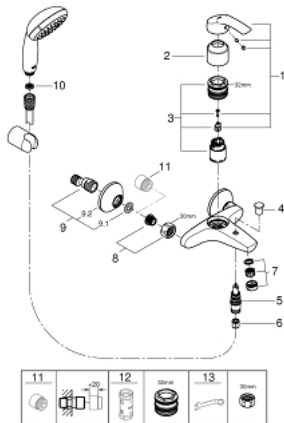

33 302 20A EUROSART SINGLE-LEVER BATH MIXER 1/2"

PRODUCT DESCRIPTION

- Colour: chrome
- wall mounted
- metal lever
- GROHE SilkMove 35 mm ceramic cartridge
- with temperature limiter
- GROHE LongLife finish
- adjustable flow rate limiter
- automatic diverter: bath/shower
- mousseur
- integrated non-return valve in the shower outlet 1/2"
- S-unions
- metal wall escutcheons
- protected against backflow
- with shower set
- consisting of:
 - hand shower Tempesta 100, 1 spray, 9.5 l/min (27 923)
 - wall shower holder (28 605)
 - Relaxaflex hose 1500 mm 1/2" x 1/2" (28 151)

33 302 20A EUROSART SINGLE-LEVER BATH MIXER 1/2"

SPARE PARTS, april 2017 – now

- 1: Lever (Spare part-nr. 46898000)
- 2: Cap (Spare part-nr. 46899000)
- 3: Cartridge (Spare part-nr. 46374000)
- 4: Diverter knob (Spare part-nr. 65648000)
- 5: Diverter (Spare part-nr. 65655000)
- 6: Non-return valve (Spare part-nr. 08565000)
- 7: Mousseur (Spare part-nr. 13952000)
- 8: Screw connection 1/2" (Spare part-nr. 45044000)
- 9: S-union (Spare part-nr. 12075000)
- 9.1: Seal (Spare part-nr. 0138600M)
- 9.2: Escutcheon (Spare part-nr. 0221000M)
- 10: Dirt strainer (Spare part-nr. 0700200M)
- 11: Extension 3/4", 20 mm (Spare part-nr. 0713000M)*
- 12: Socket spanner (Spare part-nr. 19332000)*
- 13: Special spanner (Spare part-nr. 19377000)*