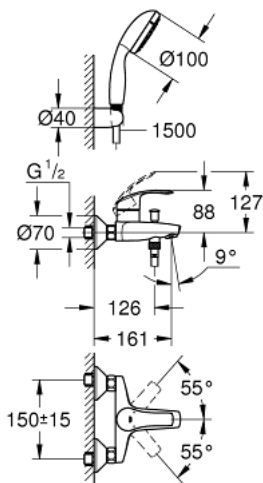

33 302 20A EUROSART SINGLE-LEVER BATH MIXER 1/2"

PRODUCT DESCRIPTION

- Colour: chrome
- wall mounted
- metal lever
- GROHE SilkMove 35 mm ceramic cartridge
- with temperature limiter
- GROHE LongLife finish
- adjustable flow rate limiter
- automatic diverter: bath/shower
- mousseur
- integrated non-return valve in the shower outlet 1/2"
- S-unions
- metal wall escutcheons
- protected against backflow
- with shower set
- consisting of:
 - hand shower Tempesta 100, 1 spray, 9.5 l/min (27 923)
 - wall shower holder (28 605)
 - Relaxaflex hose 1500 mm 1/2" x 1/2" (28 151)

33 302 20A EUROSART SINGLE-LEVER BATH MIXER 1/2"

SPARE PARTS, april 2017 – now

- 1: Lever (Spare part-nr. 46898000)
- 2: Cap (Spare part-nr. 46899000)
- 3: Cartridge (Spare part-nr. 46374000)
- 4: Diverter knob (Spare part-nr. 65648000)
- 5: Diverter (Spare part-nr. 65655000)
- 6: Non-return valve (Spare part-nr. 08565000)
- 7: Mousseur (Spare part-nr. 13952000)
- 8: Screw connection 1/2" (Spare part-nr. 45044000)
- 9: S-union (Spare part-nr. 12075000)
- 9.1: Seal (Spare part-nr. 0138600M)
- 9.2: Escutcheon (Spare part-nr. 0221000M)
- 10: Dirt strainer (Spare part-nr. 0700200M)
- 11: Extension 3/4", 20 mm (Spare part-nr. 0713000M)*
- 12: Socket spanner (Spare part-nr. 19332000)*
- 13: Special spanner (Spare part-nr. 19377000)*