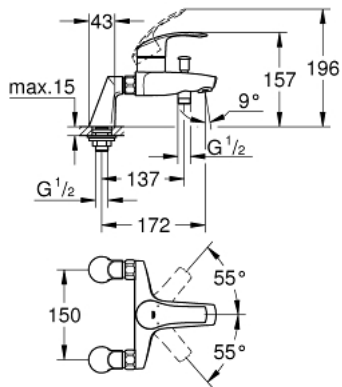

## 33 303 002 EUROSMART SINGLE-LEVER BATH MIXER 1/2"

### PRODUCT DESCRIPTION

- Colour: chrome
- pillar installation
- metal lever
- GROHE SilkMove 35 mm ceramic cartridge
- Eco-Override-Stop lever resistance for saving water
- with temperature limiter
- GROHE LongLife finish
- adjustable flow rate limiter
- automatic diverter: bath/shower
- mousseur
- shower outlet 1/2"
- integrated non-return valve in the shower outlet 1/2"
- pillar unions
- protected against backflow

### SPARE PARTS, oktober 2013 – now

- 1: Lever (Spare part-nr. 46898000)
- 2: Cap (Spare part-nr. 46899000)
- 3: Cartridge (Spare part-nr. 46589000)
- 4: Diverter knob (Spare part-nr. 65648000)
- 5: Diverter (Spare part-nr. 65655000)
- 6: Non-return valve (Spare part-nr. 08565000)
- 7: Mousseur (Spare part-nr. 13952000)
- 8: Screw connection 1/2" (Spare part-nr. 45044000)
- 9: Pillar union 1/2" (Spare part-nr. 12030000)
- 9.1: Shank fastening assembly 1/2" (Spare part-nr. 45000000)
- 10: Extension 3/4", 20 mm (Spare part-nr. 0713000M)\*
- 11: Socket spanner (Spare part-nr. 19332000)\*
- 12: Special spanner (Spare part-nr. 19377000)\*