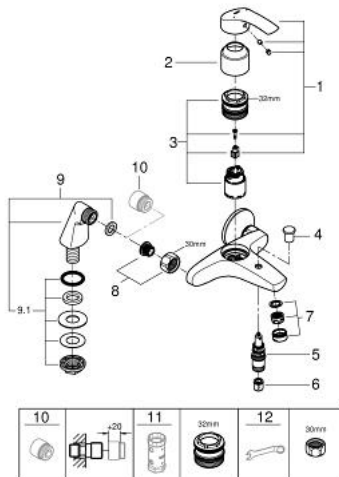

## 33 303 002 EUROSMART SINGLE-LEVER BATH MIXER 1/2"

### PRODUCT DESCRIPTION

- Colour: chrome
- pillar installation
- metal lever
- GROHE SilkMove 35 mm ceramic cartridge
- Eco-Override-Stop lever resistance for saving water
- with temperature limiter
- GROHE LongLife finish
- adjustable flow rate limiter
- automatic diverter: bath/shower
- mousseur
- shower outlet 1/2"
- integrated non-return valve in the shower outlet 1/2"
- pillar unions
- protected against backflow

### SPARE PARTS, oktober 2013 – now

- 1: Lever (Spare part-nr. 46898000)
- 2: Cap (Spare part-nr. 46899000)
- 3: Cartridge (Spare part-nr. 46589000)
- 4: Diverter knob (Spare part-nr. 65648000)
- 5: Diverter (Spare part-nr. 65655000)
- 6: Non-return valve (Spare part-nr. 08565000)
- 7: Mousseur (Spare part-nr. 13952000)
- 8: Screw connection 1/2" (Spare part-nr. 45044000)
- 9: Pillar union 1/2" (Spare part-nr. 12030000)
- 9.1: Shank fastening assembly 1/2" (Spare part-nr. 45000000)
- 10: Extension 3/4", 20 mm (Spare part-nr. 0713000M)\*
- 11: Socket spanner (Spare part-nr. 19332000)\*
- 12: Special spanner (Spare part-nr. 19377000)\*