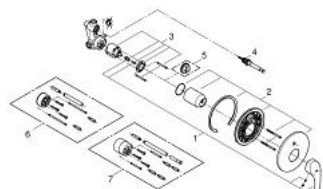

## 33 305 002 EUROSMART SINGLE-LEVER BATH MIXER 1/2"

### PRODUCT DESCRIPTION

- Colour: chrome
- wall installation
- GROHE SilkMove 46 mm ceramic cartridge
- GROHE LongLife finish
- GROHE FastFixation covered fixation
- consisting of:
  - set for final installation (19 450 002)
  - rough-in set for wall mounted bath mixer
  - adjustable flow rate limiter
  - automatic diverter: bath/shower
  - metal lever
  - metal escutcheon
  - escutcheon and shaft sealing
- optional temperature limiter ref. no. 46 308