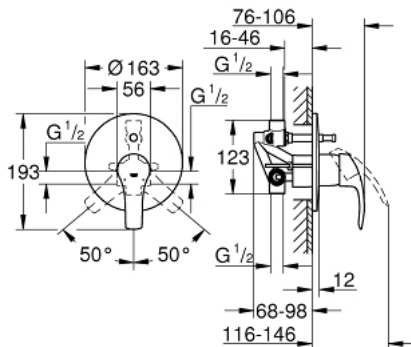

## 33 305 002 EUROSMART SINGLE-LEVER BATH MIXER 1/2"

### PRODUCT DESCRIPTION

- Colour: chrome
- wall installation
- GROHE SilkMove 46 mm ceramic cartridge
- GROHE LongLife finish
- GROHE FastFixation covered fixation
- consisting of:
  - set for final installation (19 450 002)
  - rough-in set for wall mounted bath mixer
  - adjustable flow rate limiter
  - automatic diverter: bath/shower
  - metal lever
  - metal escutcheon
  - escutcheon and shaft sealing
- optional temperature limiter ref. no. 46 308