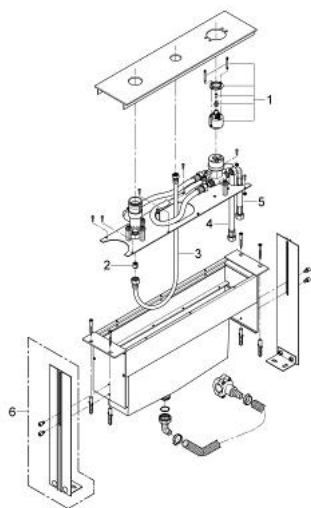

### PRODUCT DESCRIPTION

- Colour: chrome
- baseframe for installation under tiled surround
- without finishing trim set
- consisting of:
  - mounting plate and base frame
  - GROHE SilkMove 46 mm cartridge and spout fixing pre-assembled
  - flexible connection hoses
  - connection for shower hose
  - drainage box with integrated outlet for splash water
  - this part should be easy to access.
  - protected against backflow

### SPARE PARTS, april 2007 – now

- 1: Cartridge (Spare part-nr. 46048000)
- 2: Non-return valve (Spare part-nr. 08565000)
- 3: Connecting hose (Spare part-nr. 07300000)
- 4: Connection hose, 300 mm (Spare part-nr. 07772000)
- 5: Connecting hose (Spare part-nr. 07467000)
- 6: Supporting legs (Spare part-nr. 45388000)\*