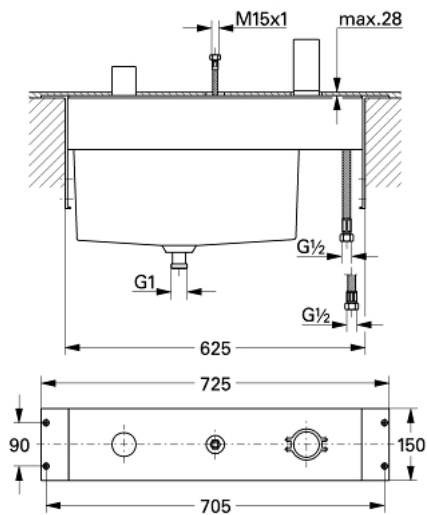

## 33 339 000 THREE-HOLE SINGLE-LEVER BATH COMBINATION

### PRODUCT DESCRIPTION

- Colour: chrome
- baseframe for installation under tiled surround
- without finishing trim set
- consisting of:
  - mounting plate and base frame
  - GROHE SilkMove 46 mm cartridge and spout fixing pre-assembled
  - flexible connection hoses
  - connection for shower hose
  - drainage box with integrated outlet for splash water
  - this part should be easy to access.
  - protected against backflow

### SPARE PARTS, april 2007 – now

- 1: Cartridge (Spare part-nr. 46048000)
- 2: Non-return valve (Spare part-nr. 08565000)
- 3: Connecting hose (Spare part-nr. 07300000)
- 4: Connection hose, 300 mm (Spare part-nr. 07772000)
- 5: Connecting hose (Spare part-nr. 07467000)
- 6: Supporting legs (Spare part-nr. 45388000)\*