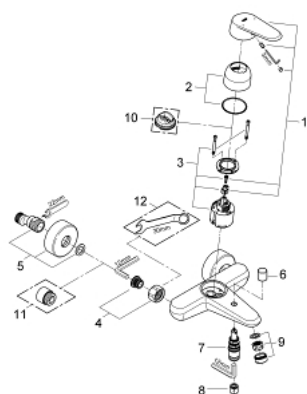

33 390 002 EURODISC COSMOPOLITAN SINGLE-LEVER BATH MIXER 1/2"

PRODUCT DESCRIPTION

- Colour: chrome
- wall mounted
- metal lever
- GROHE SilkMove 46 mm ceramic cartridge
- GROHE LongLife finish
- adjustable flow rate limiter
- adjustable minimum flow rate approx. 2.5 l/min
- automatic diverter: bath/shower
- mousseur
- integrated non-return valve in the shower outlet 1/2"
- S-unions
- protected against backflow
- optional temperature limiter ref. no. 46 308
- noise classification I in accordance with DIN 4109

33 390 002 EURODISC COSMOPOLITAN SINGLE-LEVER BATH MIXER 1/2"

SPARE PARTS, marec 2010 – now

- 1: Lever (Spare part-nr. 46743000)
- 2: Cap (Spare part-nr. 46427000)
- 3: Cartridge (Spare part-nr. 46048000)
- 4: Screw connection 1/2" (Spare part-nr. 45044000)
- 5: S-union (Spare part-nr. 12662000)
- 6: Diverter knob (Spare part-nr. 64309000)
- 7: Diverter (Spare part-nr. 65655000)
- 8: Non-return valve (Spare part-nr. 08565000)
- 9: Mousseur (Spare part-nr. 13952000)
- 10: Temperature limiter (Spare part-nr. 46308000)*
- 11: Extension 3/4", 20 mm (Spare part-nr. 0713000M)*
- 12: Special spanner (Spare part-nr. 19377000)*