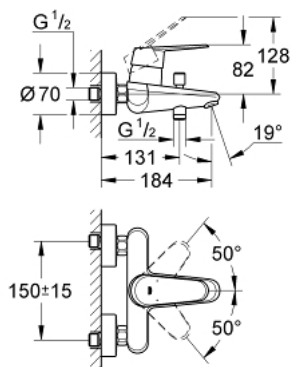

33 390 002 EURODISC COSMOPOLITAN SINGLE-LEVER BATH MIXER 1/2"

PRODUCT DESCRIPTION

- Colour: chrome
- wall mounted
- metal lever
- GROHE SilkMove 46 mm ceramic cartridge
- GROHE LongLife finish
- adjustable flow rate limiter
- adjustable minimum flow rate approx. 2.5 l/min
- automatic diverter: bath/shower
- mousseur
- integrated non-return valve in the shower outlet 1/2"
- S-unions
- protected against backflow
- optional temperature limiter ref. no. 46 308
- noise classification I in accordance with DIN 4109

33 390 002 EURODISC COSMOPOLITAN SINGLE-LEVER BATH MIXER 1/2"

SPARE PARTS, marec 2010 – now

- 1: Lever (Spare part-nr. 46743000)
- 2: Cap (Spare part-nr. 46427000)
- 3: Cartridge (Spare part-nr. 46048000)
- 4: Screw connection 1/2" (Spare part-nr. 45044000)
- 5: S-union (Spare part-nr. 12662000)
- 6: Diverter knob (Spare part-nr. 64309000)
- 7: Diverter (Spare part-nr. 65655000)
- 8: Non-return valve (Spare part-nr. 08565000)
- 9: Mousseur (Spare part-nr. 13952000)
- 10: Temperature limiter (Spare part-nr. 46308000)*
- 11: Extension 3/4", 20 mm (Spare part-nr. 0713000M)*
- 12: Special spanner (Spare part-nr. 19377000)*