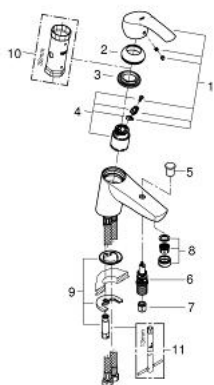

33 412 002 EUROSMART SINGLE-LEVER BATH MIXER 1/2"

PRODUCT DESCRIPTION

- Colour: chrome
- single hole installation
- metal lever
- GROHE SilkMove 35 mm ceramic cartridge
- Eco-Override-Stop lever resistance for saving water
- with temperature limiter
- GROHE LongLife finish
- GROHE FastFixation rapid installation system
- adjustable flow rate limiter
- automatic diverter: bath/shower
- mousseur
- integrated non-return valve in the shower outlet 1/2"
- flexible connection hoses
- protected against backflow

33 412 002 EUROSMART SINGLE-LEVER BATH MIXER 1/2"

SPARE PARTS, oktober 2013 – now

- 1: Lever (Spare part-nr. 46897000)
- 2: Cap (Spare part-nr. 46492000)
- 3: Screw coupling (Spare part-nr. 46460000)
- 4: Cartridge (Spare part-nr. 46589000)
- 5: Diverter knob (Spare part-nr. 65648000)
- 6: Diverter (Spare part-nr. 65655000)
- 7: Non-return valve (Spare part-nr. 08565000)
- 8: Mousseur (Spare part-nr. 13941000)
- 9: Shank mounting kit (Spare part-nr. 46671000)
- 10: Socket spanner (Spare part-nr. 19332000)*
- 11: Mounting wrench (Spare part-nr. 19017000)*