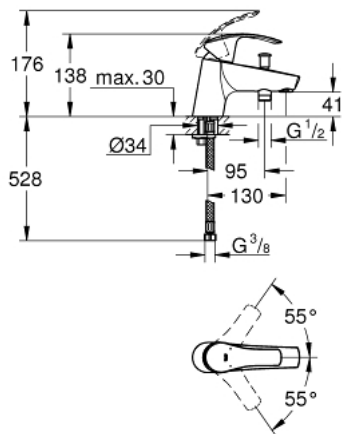

33 412 002 EUROSMART SINGLE-LEVER BATH MIXER 1/2"

PRODUCT DESCRIPTION

- Colour: chrome
- single hole installation
- metal lever
- GROHE SilkMove 35 mm ceramic cartridge
- Eco-Override-Stop lever resistance for saving water
- with temperature limiter
- GROHE LongLife finish
- GROHE FastFixation rapid installation system
- adjustable flow rate limiter
- automatic diverter: bath/shower
- mousseur
- integrated non-return valve in the shower outlet 1/2"
- flexible connection hoses
- protected against backflow

33 412 002 EUROSMART SINGLE-LEVER BATH MIXER 1/2"

SPARE PARTS, oktober 2013 – now

- 1: Lever (Spare part-nr. 46897000)
- 2: Cap (Spare part-nr. 46492000)
- 3: Screw coupling (Spare part-nr. 46460000)
- 4: Cartridge (Spare part-nr. 46589000)
- 5: Diverter knob (Spare part-nr. 65648000)
- 6: Diverter (Spare part-nr. 65655000)
- 7: Non-return valve (Spare part-nr. 08565000)
- 8: Mousseur (Spare part-nr. 13941000)
- 9: Shank mounting kit (Spare part-nr. 46671000)
- 10: Socket spanner (Spare part-nr. 19332000)*
- 11: Mounting wrench (Spare part-nr. 19017000)*