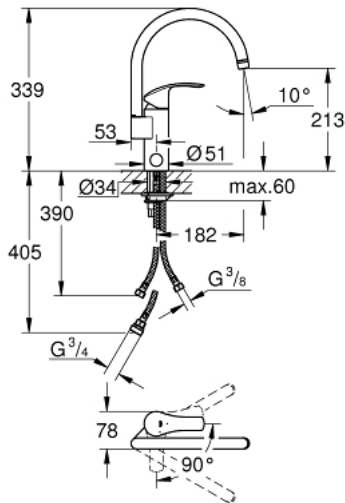

## 33 490 002 EUROSMART SINGLE-LEVER SINK MIXER 1/2"

### PRODUCT DESCRIPTION

- Colour: chrome
- integrated stop valve
- high spout
- single hole installation
- GROHE LongLife finish
- GROHE SilkMove 35 mm ceramic cartridge
- OpenCold - cold water flow in mid-lever position
- mousseur
- adjustable flow rate limiter
- swivel tubular spout
- swivel area 90°
- flexible connection hoses
- rapid installation system

### SPARE PARTS, maj 2020 – now

- 1: Lever (Spare part-nr. 46902000)
- 2: Cap (Spare part-nr. 46492000)
- 3: Screw coupling (Spare part-nr. 46460000)
- 4: Cartridge (Spare part-nr. 46863000)
- 5: Mousseur (Spare part-nr. 06574000)
- 6: Sealing washer (Spare part-nr. 0128500M)
- 7: Safety ring (Spare part-nr. 4826600M)
- 8: Ceramic cartridge (Spare part-nr. 46318000)
- 9: Handle for shut-off valve (Spare part-nr. 46767000)
- 9.1: Snap insert (Spare part-nr. 0538600M)
- 10: Shank mounting kit (Spare part-nr. 46249000)
- 11: Support plate (Spare part-nr. 05334000)
- 12: Mounting wrench (Spare part-nr. 19017000)\*
- 13: Socket spanner (Spare part-nr. 19332000)\*