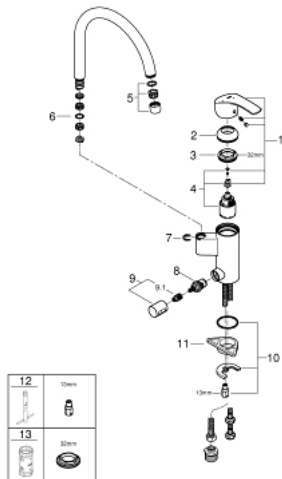

33 490 002 EUROSMART SINGLE-LEVER SINK MIXER 1/2"

PRODUCT DESCRIPTION

- Colour: chrome
- integrated stop valve
- high spout
- single hole installation
- GROHE LongLife finish
- GROHE SilkMove 35 mm ceramic cartridge
- EcoMode - cold water flow in mid-lever position saves energy
- mousseur
- adjustable flow rate limiter
- swivel tubular spout
- swivel area 90°
- flexible connection hoses
- rapid installation system

33 490 002 EUROSMART SINGLE-LEVER SINK MIXER 1/2"

SPARE PARTS, maj 2020 – now

- 1: Lever (Spare part-nr. 46902000)
- 2: Cap (Spare part-nr. 46492000)
- 3: Screw coupling (Spare part-nr. 46460000)
- 4: Cartridge (Spare part-nr. 46863000)
- 5: Mousseur (Spare part-nr. 06574000)
- 6: Sealing washer (Spare part-nr. 0128500M)
- 7: Safety ring (Spare part-nr. 4826600M)
- 8: Ceramic cartridge (Spare part-nr. 46318000)
- 9: Handle for shut-off valve (Spare part-nr. 46767000)
- 9.1: Snap insert (Spare part-nr. 0538600M)
- 10: Shank mounting kit (Spare part-nr. 46249000)
- 11: Support plate (Spare part-nr. 05334000)
- 12: Mounting wrench (Spare part-nr. 19017000)*
- 13: Socket spanner (Spare part-nr. 19332000)*