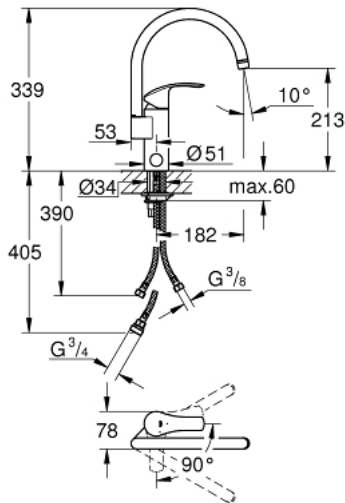

33 490 002 EUROSMART SINGLE-LEVER SINK MIXER 1/2"

PRODUCT DESCRIPTION

- Colour: chrome
- integrated stop valve
- high spout
- single hole installation
- GROHE LongLife finish
- GROHE SilkMove 35 mm ceramic cartridge
- EcoMode - cold water flow in mid-lever position saves energy
- mousseur
- adjustable flow rate limiter
- swivel tubular spout
- swivel area 90°
- flexible connection hoses
- rapid installation system

33 490 002 EUROSMART SINGLE-LEVER SINK MIXER 1/2"

SPARE PARTS, maj 2020 – now

- 1: Lever (Spare part-nr. 46902000)
- 2: Cap (Spare part-nr. 46492000)
- 3: Screw coupling (Spare part-nr. 46460000)
- 4: Cartridge (Spare part-nr. 46863000)
- 5: Mousseur (Spare part-nr. 06574000)
- 6: Sealing washer (Spare part-nr. 0128500M)
- 7: Safety ring (Spare part-nr. 4826600M)
- 8: Ceramic cartridge (Spare part-nr. 46318000)
- 9: Handle for shut-off valve (Spare part-nr. 46767000)
- 9.1: Snap insert (Spare part-nr. 0538600M)
- 10: Shank mounting kit (Spare part-nr. 46249000)
- 11: Support plate (Spare part-nr. 05334000)
- 12: Mounting wrench (Spare part-nr. 19017000)*
- 13: Socket spanner (Spare part-nr. 19332000)*