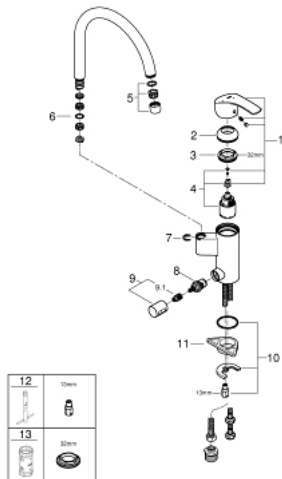

## 33 490 002 EUROSMART SINGLE-LEVER SINK MIXER 1/2"

### PRODUCT DESCRIPTION

- Colour: chrome
- integrated stop valve
- high spout
- single hole installation
- GROHE LongLife finish
- GROHE SilkMove 35 mm ceramic cartridge
- OpenCold - cold water flow in mid-lever position
- mousseur
- adjustable flow rate limiter
- swivel tubular spout
- swivel area 90°
- flexible connection hoses
- rapid installation system

### SPARE PARTS, maj 2020 – now

- 1: Lever (Spare part-nr. 46902000)
- 2: Cap (Spare part-nr. 46492000)
- 3: Screw coupling (Spare part-nr. 46460000)
- 4: Cartridge (Spare part-nr. 46863000)
- 5: Mousseur (Spare part-nr. 06574000)
- 6: Sealing washer (Spare part-nr. 0128500M)
- 7: Safety ring (Spare part-nr. 4826600M)
- 8: Ceramic cartridge (Spare part-nr. 46318000)
- 9: Handle for shut-off valve (Spare part-nr. 46767000)
- 9.1: Snap insert (Spare part-nr. 0538600M)
- 10: Shank mounting kit (Spare part-nr. 46249000)
- 11: Support plate (Spare part-nr. 05334000)
- 12: Mounting wrench (Spare part-nr. 19017000)\*
- 13: Socket spanner (Spare part-nr. 19332000)\*