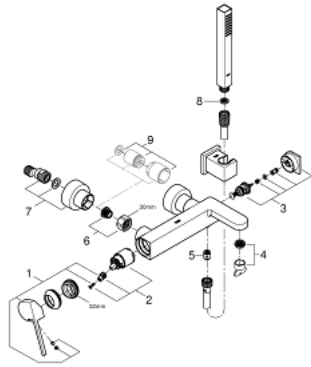

## 33 547 003 GROHE PLUS SINGLE-LEVER BATH MIXER 1/2"

### PRODUCT DESCRIPTION

- Colour: chrome
- wall mounted
- metal lever
- GROHE SilkMove 35 mm ceramic cartridge
- with temperature limiter
- GROHE LongLife finish
- automatic diverter: bath/shower
- laminar mousseur
- shower outlet 1/2"
- integrated non-return valve
- covered S-unions
- protected against backflow
- with shower set
- consisting of:
  - Euphoria Cube Stick hand shower (27 698)
  - wall shower holder (27 693)
  - Silverflex shower hose 1500 mm 1/2" x 1/2" (28 364)
- min. recommended pressure 1.0 bar

### SPARE PARTS, august 2018 – now

- 1: Lever (Spare part-nr. 48450000)
- 2: Cartridge (Spare part-nr. 46374000)
- 3: Diverter (Spare part-nr. 48451000)
- 4: Mousseur (Spare part-nr. 48009000)
- 5: Non-return valve (Spare part-nr. 08565000)
- 6: Screw connection 1/2" (Spare part-nr. 45044000)
- 7: S-union (Spare part-nr. 48453000)
- 8: Dirt strainer (Spare part-nr. 0700200M)
- 9: Extension set, 30 mm (Spare part-nr. 46238000)\*
- 10: Socket spanner (Spare part-nr. 19332000)\*
- 11: Special spanner (Spare part-nr. 19377000)\*