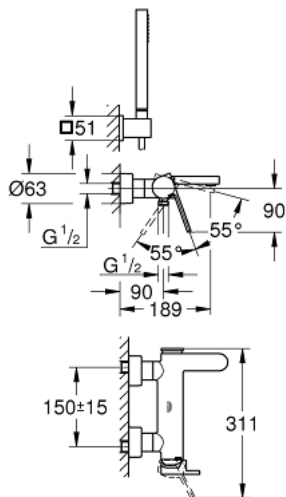

## 33 547 003 GROHE PLUS SINGLE-LEVER BATH MIXER 1/2"

### PRODUCT DESCRIPTION

- Colour: chrome
- wall mounted
- metal lever
- GROHE SilkMove 35 mm ceramic cartridge
- with temperature limiter
- GROHE LongLife finish
- automatic diverter: bath/shower
- laminar mousseur
- shower outlet 1/2"
- integrated non-return valve
- covered S-unions
- protected against backflow
- with shower set
- consisting of:
  - Euphoria Cube Stick hand shower (27 698)
  - wall shower holder (27 693)
  - Silverflex shower hose 1500 mm 1/2" x 1/2" (28 364)
- min. recommended pressure 1.0 bar

### SPARE PARTS, august 2018 – now

- 1: Lever (Spare part-nr. 48450000)
- 2: Cartridge (Spare part-nr. 46374000)
- 3: Diverter (Spare part-nr. 48451000)
- 4: Mousseur (Spare part-nr. 48009000)
- 5: Non-return valve (Spare part-nr. 08565000)
- 6: Screw connection 1/2" (Spare part-nr. 45044000)
- 7: S-union (Spare part-nr. 48453000)
- 8: Dirt strainer (Spare part-nr. 0700200M)
- 9: Extension set, 30 mm (Spare part-nr. 46238000)\*
- 10: Socket spanner (Spare part-nr. 19332000)\*
- 11: Special spanner (Spare part-nr. 19377000)\*