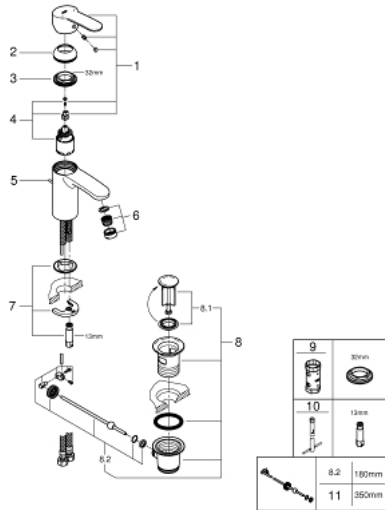

## 33 552 20E EUROSTYLE COSMOPOLITAN SINGLE-LEVER BASIN MIXER 1/2" S-SIZE

### PRODUCT DESCRIPTION

- Colour: chrome
- single hole installation
- metal lever
- GROHE SilkMove 35 mm ceramic cartridge
- adjustable flow rate limiter
- adjustable minimum flow rate approx. 2.5 l/min
- temperature limiter
- GROHE LongLife finish
- GROHE EcoJoy - Less water, perfect flow
- maximum flow rate (at 3 bar): 5 l/min
- SpeedClean mousseur
- GROHE FastFixation installation system with centering support
- pop-up waste set 1 1/4"
- flexible connection hoses
- min. recommended pressure 1.0 bar
- noise classification I in accordance with DIN 4109

### SPARE PARTS, august 2017 – now

- 1: Lever (Spare part-nr. 46748000)
- 2: Cap (Spare part-nr. 46492000)
- 3: Screw coupling (Spare part-nr. 46460000)
- 4: Cartridge (Spare part-nr. 46374000)
- 5: Pop-up rod (Spare part-nr. 46739000)
- 6: Mousseur (Spare part-nr. 48159000)
- 7: Shank mounting kit (Spare part-nr. 46671000)
- 8: Waste set 1 1/4" (Spare part-nr. 28910000)
- 8.1: Plug (Spare part-nr. 07182000)
- 8.2: Eccentric rod (Spare part-nr. 07052000)
- 9: Socket spanner (Spare part-nr. 19332000)\*
- 10: Mounting wrench (Spare part-nr. 19017000)\*
- 11: Eccentric rod (Spare part-nr. 07341000)\*