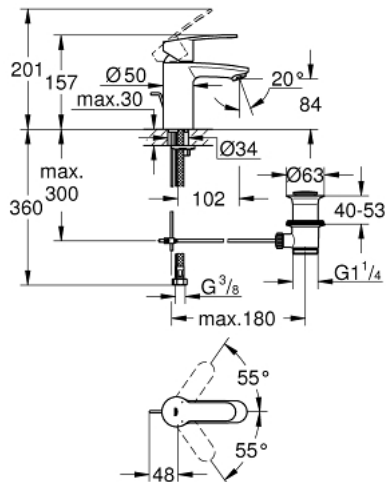

## 33 552 20E EUROSTYLE COSMOPOLITAN SINGLE-LEVER BASIN MIXER 1/2" S-SIZE

### PRODUCT DESCRIPTION

- Colour: chrome
- single hole installation
- metal lever
- GROHE SilkMove 35 mm ceramic cartridge
- adjustable flow rate limiter
- adjustable minimum flow rate approx. 2.5 l/min
- temperature limiter
- GROHE LongLife finish
- GROHE EcoJoy - Less water, perfect flow
- maximum flow rate (at 3 bar): 5 l/min
- SpeedClean mousseur
- GROHE FastFixation installation system with centering support
- pop-up waste set 1 1/4"
- flexible connection hoses
- min. recommended pressure 1.0 bar
- noise classification I in accordance with DIN 4109

### SPARE PARTS, august 2017 – now

- 1: Lever (Spare part-nr. 46748000)
- 2: Cap (Spare part-nr. 46492000)
- 3: Screw coupling (Spare part-nr. 46460000)
- 4: Cartridge (Spare part-nr. 46374000)
- 5: Pop-up rod (Spare part-nr. 46739000)
- 6: Mousseur (Spare part-nr. 48159000)
- 7: Shank mounting kit (Spare part-nr. 46671000)
- 8: Waste set 1 1/4" (Spare part-nr. 28910000)
- 8.1: Plug (Spare part-nr. 07182000)
- 8.2: Eccentric rod (Spare part-nr. 07052000)
- 9: Socket spanner (Spare part-nr. 19332000)\*
- 10: Mounting wrench (Spare part-nr. 19017000)\*
- 11: Eccentric rod (Spare part-nr. 07341000)\*