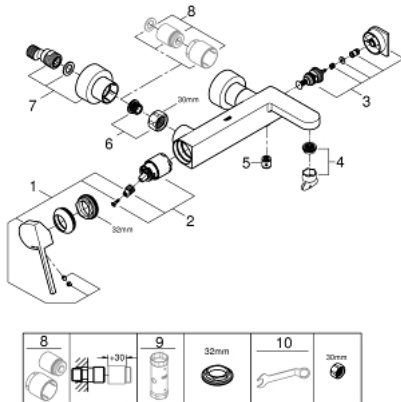

33 553 003 GROHE PLUS SINGLE-LEVER BATH MIXER 1/2"

PRODUCT DESCRIPTION

- Colour: chrome
- wall mounted
- metal lever
- GROHE SilkMove 35 mm ceramic cartridge
- with temperature limiter
- GROHE LongLife finish
- automatic diverter: bath/shower
- laminar mousseur
- shower outlet 1/2"
- integrated non-return valve
- covered S-unions
- protected against backflow
- min. recommended pressure 1.0 bar

33 553 003 GROHE PLUS SINGLE-LEVER BATH MIXER 1/2"

SPARE PARTS, august 2018 – now

- 1: Lever (Spare part-nr. 48450000)
- 2: Cartridge (Spare part-nr. 46374000)
- 3: Diverter (Spare part-nr. 48451000)
- 4: Mousseur (Spare part-nr. 48009000)
- 5: Non-return valve (Spare part-nr. 08565000)
- 6: Screw connection 1/2" (Spare part-nr. 45044000)
- 7: S-union (Spare part-nr. 48453000)
- 8: Extension set, 30 mm (Spare part-nr. 46238000)*
- 9: Socket spanner (Spare part-nr. 19332000)*
- 10: Special spanner (Spare part-nr. 19377000)*