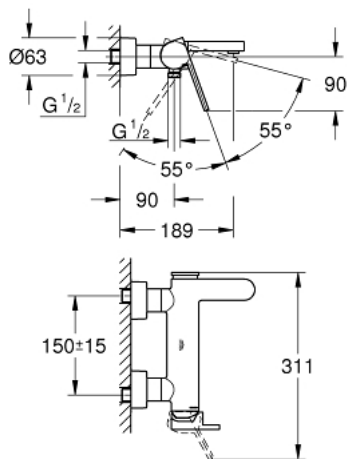

33 553 003 GROHE PLUS SINGLE-LEVER BATH MIXER 1/2"

PRODUCT DESCRIPTION

- Colour: chrome
- wall mounted
- metal lever
- GROHE SilkMove 35 mm ceramic cartridge
- with temperature limiter
- GROHE LongLife finish
- automatic diverter: bath/shower
- laminar mousseur
- shower outlet 1/2"
- integrated non-return valve
- covered S-unions
- protected against backflow
- min. recommended pressure 1.0 bar

33 553 003 GROHE PLUS SINGLE-LEVER BATH MIXER 1/2"

SPARE PARTS, august 2018 – now

- 1: Lever (Spare part-nr. 48450000)
- 2: Cartridge (Spare part-nr. 46374000)
- 3: Diverter (Spare part-nr. 48451000)
- 4: Mousseur (Spare part-nr. 48009000)
- 5: Non-return valve (Spare part-nr. 08565000)
- 6: Screw connection 1/2" (Spare part-nr. 45044000)
- 7: S-union (Spare part-nr. 48453000)
- 8: Extension set, 30 mm (Spare part-nr. 46238000)*
- 9: Socket spanner (Spare part-nr. 19332000)*
- 10: Special spanner (Spare part-nr. 19377000)*