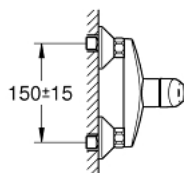

33 555 002 EUROSMART SINGLE-LEVER SHOWER MIXER 1/2"

PRODUCT DESCRIPTION

- Colour: chrome
- wall mounted
- metal lever
- GROHE SilkMove 35 mm ceramic cartridge
- with temperature limiter
- GROHE LongLife finish
- adjustable flow rate limiter
- shower bottom outlet 1/2" with integrated non return valve
- S-unions
- metal wall escutcheons
- protected against backflow

33 555 002 EUROSMART SINGLE-LEVER SHOWER MIXER 1/2"

SPARE PARTS, oktober 2013 – now

- 1: Lever (Spare part-nr. 46898000)
- 2: Cap (Spare part-nr. 46899000)
- 3: Cartridge (Spare part-nr. 46374000)
- 4: Screw connection 1/2" (Spare part-nr. 45044000)
- 5: S-union (Spare part-nr. 12075000)
- 5.1: Seal (Spare part-nr. 0138600M)
- 5.2: Escutcheon (Spare part-nr. 0221000M)
- 6: Non-return valve (Spare part-nr. 48276000)
- 7: Extension 3/4", 20 mm (Spare part-nr. 0713000M)*
- 8: Socket spanner (Spare part-nr. 19332000)*
- 9: Special spanner (Spare part-nr. 19377000)*