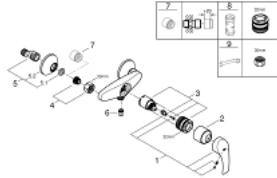

33 555 002 EUROSMART SINGLE-LEVER SHOWER MIXER 1/2"

PRODUCT DESCRIPTION

- Colour: chrome
- wall mounted
- metal lever
- GROHE SilkMove 35 mm ceramic cartridge
- with temperature limiter
- GROHE LongLife finish
- adjustable flow rate limiter
- shower bottom outlet 1/2" with integrated non return valve
- S-unions
- metal wall escutcheons
- protected against backflow

33 555 002 EUROSMART SINGLE-LEVER SHOWER MIXER 1/2"

SPARE PARTS, oktober 2013 – now

- 1: Lever (Spare part-nr. 46898000)
- 2: Cap (Spare part-nr. 46899000)
- 3: Cartridge (Spare part-nr. 46374000)
- 4: Screw connection 1/2" (Spare part-nr. 45044000)
- 5: S-union (Spare part-nr. 12075000)
- 5.1: Seal (Spare part-nr. 0138600M)
- 5.2: Escutcheon (Spare part-nr. 0221000M)
- 6: Non-return valve (Spare part-nr. 48276000)
- 7: Extension 3/4", 20 mm (Spare part-nr. 0713000M)*
- 8: Socket spanner (Spare part-nr. 19332000)*
- 9: Special spanner (Spare part-nr. 19377000)*