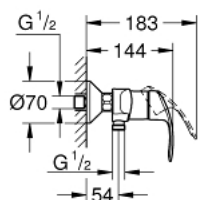

33 555 002 EUROSMART SINGLE-LEVER SHOWER MIXER 1/2"

PRODUCT DESCRIPTION

- Colour: chrome
- wall mounted
- metal lever
- GROHE SilkMove 35 mm ceramic cartridge
- with temperature limiter
- GROHE LongLife finish
- adjustable flow rate limiter
- shower bottom outlet 1/2" with integrated non return valve
- S-unions
- metal wall escutcheons
- protected against backflow

33 555 002 EUROSMART SINGLE-LEVER SHOWER MIXER 1/2"

SPARE PARTS, oktober 2013 – now

- 1: Lever (Spare part-nr. 46898000)
- 2: Cap (Spare part-nr. 46899000)
- 3: Cartridge (Spare part-nr. 46374000)
- 4: Screw connection 1/2" (Spare part-nr. 45044000)
- 5: S-union (Spare part-nr. 12075000)
- 5.1: Seal (Spare part-nr. 0138600M)
- 5.2: Escutcheon (Spare part-nr. 0221000M)
- 6: Non-return valve (Spare part-nr. 48276000)
- 7: Extension 3/4", 20 mm (Spare part-nr. 0713000M)*
- 8: Socket spanner (Spare part-nr. 19332000)*
- 9: Special spanner (Spare part-nr. 19377000)*