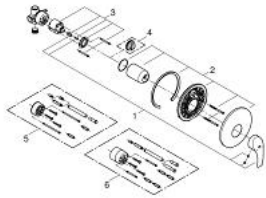

## 33 556 002 EUROSMART SINGLE-LEVER SHOWER MIXER 1/2"

### PRODUCT DESCRIPTION

- Colour: chrome
- wall installation
- GROHE SilkMove 46 mm ceramic cartridge
- GROHE LongLife finish
- GROHE FastFixation covered fixation
- consisting of:
  - set for final installation (19 451 002)
  - rough-in set for wall mounted shower mixer
  - adjustable flow rate limiter
  - metal lever
  - escutcheon and shaft sealing
  - metal wall escutcheon
  - optional temperature limiter ref. no. 46 308

### SPARE PARTS, oktober 2013 – now

- 1: Lever (Spare part-nr. 46903000)
- 2: Escutcheon (Spare part-nr. 46904000)
- 3: Cartridge (Spare part-nr. 46048000)
- 4: Temperature limiter (Spare part-nr. 46308000)\*
- 5: Extension set (Spare part-nr. 46191000)\*
- 6: Extension set (Spare part-nr. 46343000)\*