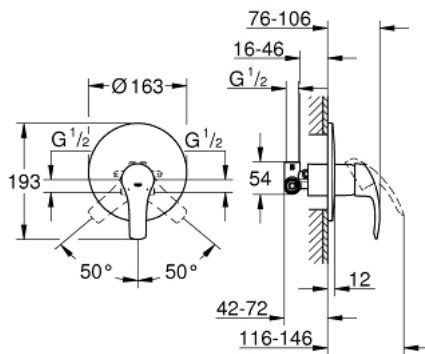

## 33 556 002 EUROSMART SINGLE-LEVER SHOWER MIXER 1/2"

### PRODUCT DESCRIPTION

- Colour: chrome
- wall installation
- GROHE SilkMove 46 mm ceramic cartridge
- GROHE LongLife finish
- GROHE FastFixation covered fixation
- consisting of:
  - set for final installation (19 451 002)
  - rough-in set for wall mounted shower mixer
  - adjustable flow rate limiter
  - metal lever
  - escutcheon and shaft sealing
  - metal wall escutcheon
  - optional temperature limiter ref. no. 46 308