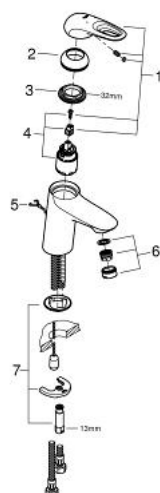

33 557 003 **EUROSTYLE SINGLE-LEVER BASIN MIXER 1/2"**  
**S-SIZE**

**PRODUCT DESCRIPTION**

- Colour: chrome
- single hole installation
- loop metal lever
- GROHE SilkMove 35 mm ceramic cartridge
- adjustable flow rate limiter
- with temperature limiter
- GROHE LongLife finish
- GROHE EcoJoy - Less water, perfect flow
- maximum flow rate (at 3 bar): 5 l/min
- GROHE FastFixation rapid installation system
- retractable chain
- flexible connection hoses

33 557 003 **EUROSTYLE SINGLE-LEVER BASIN MIXER 1/2"**  
**S-SIZE**

**SPARE PARTS**, januar 2015 – now

- 1: Lever (Spare part-nr. 46938000)
  - 2: Cap (Spare part-nr. 46492000)
  - 3: Screw coupling (Spare part-nr. 46460000)
  - 4: Cartridge (Spare part-nr. 46374000)
  - 5: Chain (Spare part-nr. 06815000)
  - 5.1: Chain support (Spare part-nr. 0116100M)
  - 6: Mousseur (Spare part-nr. 48159000)
  - 7: Shank mounting kit (Spare part-nr. 46671000)
  - 8: Socket spanner (Spare part-nr. 19332000)\*
  - 9: Mounting wrench (Spare part-nr. 19017000)\*
- \* Optional accessories