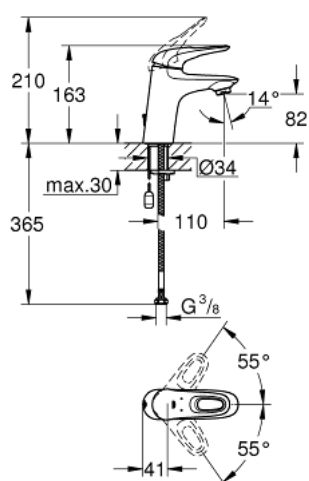

33 557 003 **EUROSTYLE SINGLE-LEVER BASIN MIXER 1/2"**  
**S-SIZE**

**PRODUCT DESCRIPTION**

- Colour: chrome
- single hole installation
- loop metal lever
- GROHE SilkMove 35 mm ceramic cartridge
- adjustable flow rate limiter
- with temperature limiter
- GROHE LongLife finish
- GROHE EcoJoy - Less water, perfect flow
- maximum flow rate (at 3 bar): 5 l/min
- GROHE FastFixation rapid installation system
- retractable chain
- flexible connection hoses

33 557 003 **EUROSTYLE SINGLE-LEVER BASIN MIXER 1/2"**  
**S-SIZE**

**SPARE PARTS**, januar 2015 – now

- 1: Lever (Spare part-nr. 46938000)
  - 2: Cap (Spare part-nr. 46492000)
  - 3: Screw coupling (Spare part-nr. 46460000)
  - 4: Cartridge (Spare part-nr. 46374000)
  - 5: Chain (Spare part-nr. 06815000)
  - 5.1: Chain support (Spare part-nr. 0116100M)
  - 6: Mousseur (Spare part-nr. 48159000)
  - 7: Shank mounting kit (Spare part-nr. 46671000)
  - 8: Socket spanner (Spare part-nr. 19332000)\*
  - 9: Mounting wrench (Spare part-nr. 19017000)\*
- \* Optional accessories