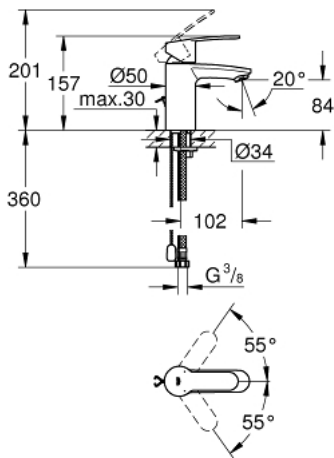

## 33 557 20E EUROSTYLE COSMOPOLITAN SINGLE-LEVER BASIN MIXER 1/2" S-SIZE

### PRODUCT DESCRIPTION

- Colour: chrome
- single hole installation
- metal lever
- GROHE SilkMove 35 mm ceramic cartridge
- adjustable flow rate limiter
- adjustable minimum flow rate approx. 2.5 l/min
- temperature limiter
- GROHE LongLife finish
- GROHE EcoJoy - Less water, perfect flow
- maximum flow rate (at 3 bar): 5 l/min
- GROHE FastFixation installation system with centering support
- SpeedClean mousseur
- retractable chain
- flexible connection hoses
- noise classification I in accordance with DIN 4109

### SPARE PARTS, avgust 2017 – now

- 1: Lever (Spare part-nr. 46748000)
- 2: Cap (Spare part-nr. 46492000)
- 3: Screw coupling (Spare part-nr. 46460000)
- 4: Cartridge (Spare part-nr. 46374000)
- 5: Mousseur (Spare part-nr. 48159000)
- 6: Chain (Spare part-nr. 06815000)
- 7: Shank mounting kit (Spare part-nr. 46671000)
- 8: Socket spanner (Spare part-nr. 19332000)\*
- 9: Mounting wrench (Spare part-nr. 19017000)\*