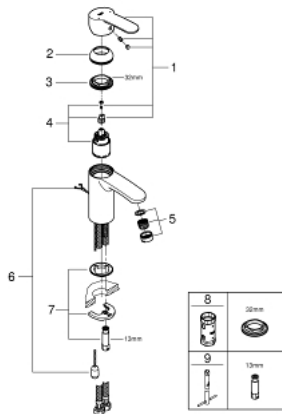

## 33 557 20E EUROSTYLE COSMOPOLITAN SINGLE-LEVER BASIN MIXER 1/2" S-SIZE

### PRODUCT DESCRIPTION

- Colour: chrome
- single hole installation
- metal lever
- GROHE SilkMove 35 mm ceramic cartridge
- adjustable flow rate limiter
- adjustable minimum flow rate approx. 2.5 l/min
- temperature limiter
- GROHE LongLife finish
- GROHE EcoJoy - Less water, perfect flow
- maximum flow rate (at 3 bar): 5 l/min
- GROHE FastFixation installation system with centering support
- SpeedClean mousseur
- retractable chain
- flexible connection hoses
- noise classification I in accordance with DIN 4109

### SPARE PARTS, avgust 2017 – now

- 1: Lever (Spare part-nr. 46748000)
- 2: Cap (Spare part-nr. 46492000)
- 3: Screw coupling (Spare part-nr. 46460000)
- 4: Cartridge (Spare part-nr. 46374000)
- 5: Mousseur (Spare part-nr. 48159000)
- 6: Chain (Spare part-nr. 06815000)
- 7: Shank mounting kit (Spare part-nr. 46671000)
- 8: Socket spanner (Spare part-nr. 19332000)\*
- 9: Mounting wrench (Spare part-nr. 19017000)\*