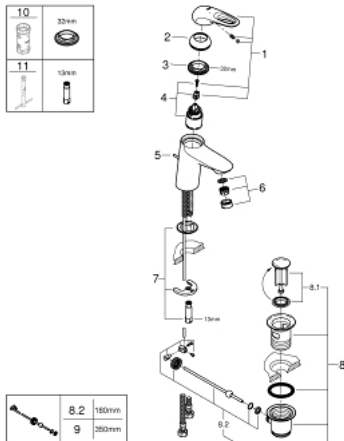

33 558 003 **EUROSTYLE SINGLE-LEVER BASIN MIXER 1/2"**  
**S-SIZE**

**PRODUCT DESCRIPTION**

- Colour: chrome
- single hole installation
- loop metal lever
- GROHE SilkMove 35 mm ceramic cartridge
- adjustable flow rate limiter
- with temperature limiter
- GROHE LongLife finish
- GROHE EcoJoy - Less water, perfect flow
- maximum flow rate (at 3 bar): 5 l/min
- GROHE FastFixation rapid installation system
- pop-up waste set 1 1/4"
- flexible connection hoses

33 558 003 **EUROSTYLE SINGLE-LEVER BASIN MIXER 1/2"**  
**S-SIZE**

**SPARE PARTS**, januar 2015 – now

- 1: Lever (Spare part-nr. 46938000)
  - 2: Cap (Spare part-nr. 46492000)
  - 3: Screw coupling (Spare part-nr. 46460000)
  - 4: Cartridge (Spare part-nr. 46374000)
  - 5: Pop-up rod (Spare part-nr. 46739000)
  - 6: Mousseur (Spare part-nr. 48159000)
  - 7: Shank mounting kit (Spare part-nr. 46671000)
  - 8: Waste set 1 1/4" (Spare part-nr. 28910000)
  - 8.1: Plug (Spare part-nr. 07182000)
  - 8.2: Eccentric rod (Spare part-nr. 07052000)
  - 9: Eccentric rod (Spare part-nr. 07341000)\*
  - 10: Socket spanner (Spare part-nr. 19332000)\*
  - 11: Mounting wrench (Spare part-nr. 19017000)\*
- \* Optional accessories