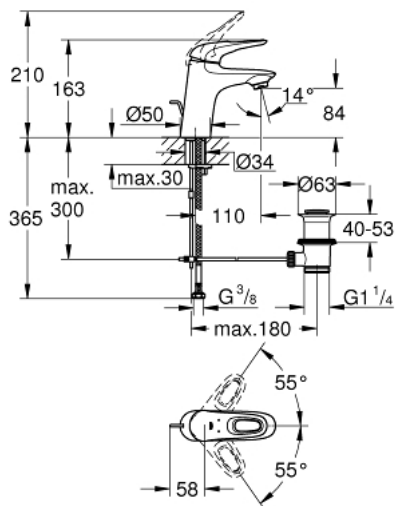

33 558 003 **EUROSTYLE SINGLE-LEVER BASIN MIXER 1/2"**  
**S-SIZE**

**PRODUCT DESCRIPTION**

- Colour: chrome
- single hole installation
- loop metal lever
- GROHE SilkMove 35 mm ceramic cartridge
- adjustable flow rate limiter
- with temperature limiter
- GROHE LongLife finish
- GROHE EcoJoy - Less water, perfect flow
- maximum flow rate (at 3 bar): 5 l/min
- GROHE FastFixation rapid installation system
- pop-up waste set 1 1/4"
- flexible connection hoses

33 558 003 **EUROSTYLE SINGLE-LEVER BASIN MIXER 1/2"**  
**S-SIZE**

**SPARE PARTS**, januar 2015 – now

- 1: Lever (Spare part-nr. 46938000)
  - 2: Cap (Spare part-nr. 46492000)
  - 3: Screw coupling (Spare part-nr. 46460000)
  - 4: Cartridge (Spare part-nr. 46374000)
  - 5: Pop-up rod (Spare part-nr. 46739000)
  - 6: Mousseur (Spare part-nr. 48159000)
  - 7: Shank mounting kit (Spare part-nr. 46671000)
  - 8: Waste set 1 1/4" (Spare part-nr. 28910000)
  - 8.1: Plug (Spare part-nr. 07182000)
  - 8.2: Eccentric rod (Spare part-nr. 07052000)
  - 9: Eccentric rod (Spare part-nr. 07341000)\*
  - 10: Socket spanner (Spare part-nr. 19332000)\*
  - 11: Mounting wrench (Spare part-nr. 19017000)\*
- \* Optional accessories