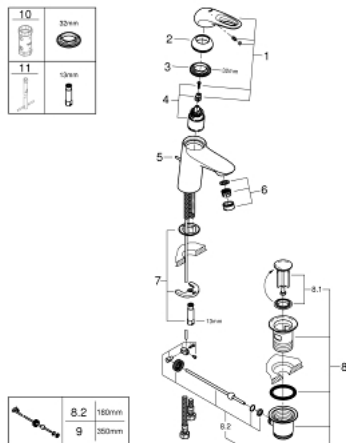

33 558 LS3 EUROSTYLE SINGLE-LEVER BASIN MIXER 1/2" S-SIZE

PRODUCT DESCRIPTION

- Colour: moon white/chrome
- single hole installation
- loop metal lever
- GROHE SilkMove 35 mm ceramic cartridge
- adjustable flow rate limiter
- with temperature limiter
- GROHE LongLife finish
- GROHE EcoJoy - Less water, perfect flow
- maximum flow rate (at 3 bar): 5 l/min
- GROHE FastFixation rapid installation system
- pop-up waste set 1 1/4"
- flexible connection hoses

33 558 LS3 EUROSTYLE SINGLE-LEVER BASIN MIXER 1/2" S-SIZE

SPARE PARTS, februar 2015 – now

- 1: Lever (Spare part-nr. 46938LS0)
 - 2: Cap (Spare part-nr. 46492000)
 - 3: Screw coupling (Spare part-nr. 46460000)
 - 4: Cartridge (Spare part-nr. 46374000)
 - 5: Pop-up rod (Spare part-nr. 46739000)
 - 6: Mousseur (Spare part-nr. 48159000)
 - 7: Shank mounting kit (Spare part-nr. 46671000)
 - 8: Waste set 1 1/4" (Spare part-nr. 28910000)
 - 8.1: Plug (Spare part-nr. 07182000)
 - 8.2: Eccentric rod (Spare part-nr. 07052000)
 - 9: Eccentric rod (Spare part-nr. 07341000)*
 - 10: Socket spanner (Spare part-nr. 19332000)*
 - 11: Mounting wrench (Spare part-nr. 19017000)*
- * Optional accessories