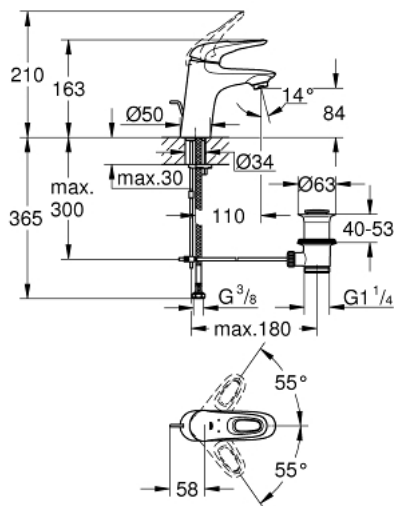

33 558 LS3 EUROSTYLE SINGLE-LEVER BASIN MIXER 1/2" S-SIZE

PRODUCT DESCRIPTION

- Colour: moon white/chrome
- single hole installation
- loop metal lever
- GROHE SilkMove 35 mm ceramic cartridge
- adjustable flow rate limiter
- with temperature limiter
- GROHE LongLife finish
- GROHE EcoJoy - Less water, perfect flow
- maximum flow rate (at 3 bar): 5 l/min
- GROHE FastFixation rapid installation system
- pop-up waste set 1 1/4"
- flexible connection hoses

33 558 LS3 EUROSTYLE SINGLE-LEVER BASIN MIXER 1/2" S-SIZE

SPARE PARTS, februar 2015 – now

- 1: Lever (Spare part-nr. 46938LS0)
 - 2: Cap (Spare part-nr. 46492000)
 - 3: Screw coupling (Spare part-nr. 46460000)
 - 4: Cartridge (Spare part-nr. 46374000)
 - 5: Pop-up rod (Spare part-nr. 46739000)
 - 6: Mousseur (Spare part-nr. 48159000)
 - 7: Shank mounting kit (Spare part-nr. 46671000)
 - 8: Waste set 1 1/4" (Spare part-nr. 28910000)
 - 8.1: Plug (Spare part-nr. 07182000)
 - 8.2: Eccentric rod (Spare part-nr. 07052000)
 - 9: Eccentric rod (Spare part-nr. 07341000)*
 - 10: Socket spanner (Spare part-nr. 19332000)*
 - 11: Mounting wrench (Spare part-nr. 19017000)*
- * Optional accessories