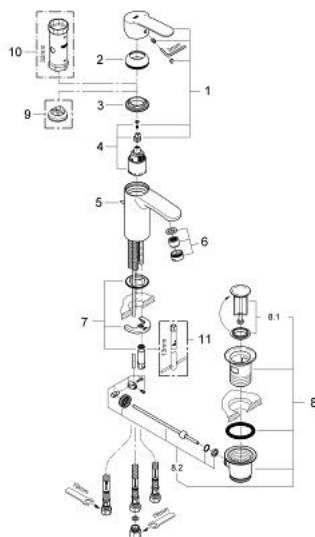

33 561 002 **EUROSTYLE COSMOPOLITAN SINGLE-LEVER BASIN MIXER 1/2"**  
**S-SIZE**

**PRODUCT DESCRIPTION**

- Colour: chrome
- single hole installation
- metal lever
- GROHE SilkMove 35 mm ceramic cartridge
- adjustable flow rate limiter
- adjustable minimum flow rate approx. 2.5 l/min
- GROHE LongLife finish
- GROHE FastFixation installation system with centering support
- flow straightener
- pop-up waste set 1 1/4"
- flexible connection hoses
- for open water heater
- optional temperature limiter ref. no. 46 375
- noise classification I in accordance with DIN 4109

33 561 002 **EUROSTYLE COSMOPOLITAN SINGLE-LEVER BASIN MIXER 1/2"**  
**S-SIZE**

**SPARE PARTS**, marec 2010 – now

- 1: Lever (Spare part-nr. 46748000)
- 2: Cap (Spare part-nr. 46492000)
- 3: Screw coupling (Spare part-nr. 46460000)
- 4: Cartridge (Spare part-nr. 46558000)
- 5: Pop-up rod (Spare part-nr. 46739000)
- 6: Flow straightener (Spare part-nr. 46162000)
- 7: Shank mounting kit (Spare part-nr. 46671000)
- 8: Waste set 1 1/4" (Spare part-nr. 28910000)
- 8.1: Plug (Spare part-nr. 07182000)
- 8.2: Eccentric rod (Spare part-nr. 07052000)
- 9: Temperature limiter (Spare part-nr. 46375000)\*
- 10: Socket spanner (Spare part-nr. 19332000)
- 11: Mounting wrench (Spare part-nr. 19017000)\*