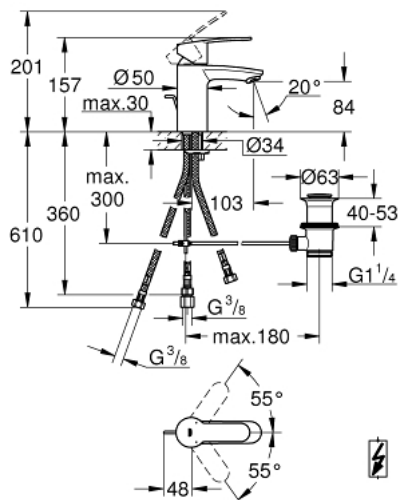

33 561 002 **EUROSTYLE COSMOPOLITAN SINGLE-LEVER BASIN MIXER 1/2"**  
**S-SIZE**

**PRODUCT DESCRIPTION**

- Colour: chrome
- single hole installation
- metal lever
- GROHE SilkMove 35 mm ceramic cartridge
- adjustable flow rate limiter
- adjustable minimum flow rate approx. 2.5 l/min
- GROHE LongLife finish
- GROHE FastFixation installation system with centering support
- flow straightener
- pop-up waste set 1 1/4"
- flexible connection hoses
- for open water heater
- optional temperature limiter ref. no. 46 375
- noise classification I in accordance with DIN 4109

33 561 002 **EUROSTYLE COSMOPOLITAN SINGLE-LEVER BASIN MIXER 1/2"**  
**S-SIZE**

**SPARE PARTS**, marec 2010 – now

- 1: Lever (Spare part-nr. 46748000)
- 2: Cap (Spare part-nr. 46492000)
- 3: Screw coupling (Spare part-nr. 46460000)
- 4: Cartridge (Spare part-nr. 46558000)
- 5: Pop-up rod (Spare part-nr. 46739000)
- 6: Flow straightener (Spare part-nr. 46162000)
- 7: Shank mounting kit (Spare part-nr. 46671000)
- 8: Waste set 1 1/4" (Spare part-nr. 28910000)
- 8.1: Plug (Spare part-nr. 07182000)
- 8.2: Eccentric rod (Spare part-nr. 07052000)
- 9: Temperature limiter (Spare part-nr. 46375000)\*
- 10: Socket spanner (Spare part-nr. 19332000)
- 11: Mounting wrench (Spare part-nr. 19017000)\*