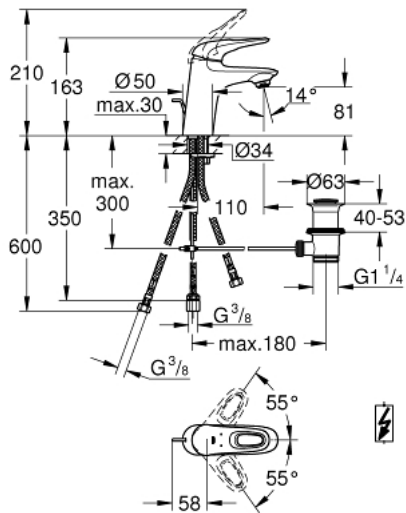

33 561 003 **EUROSTYLE SINGLE-LEVER BASIN MIXER 1/2"**
S-SIZE

PRODUCT DESCRIPTION

- Colour: chrome
- single hole installation
- loop metal lever
- GROHE SilkMove 35 mm ceramic cartridge
- adjustable flow rate limiter
- with temperature limiter
- GROHE LongLife finish
- GROHE FastFixation rapid installation system
- flow straightener
- pop-up waste set 1 1/4"
- flexible connection hoses
- for open water heater

33 561 003 **EUROSTYLE SINGLE-LEVER BASIN MIXER 1/2"**
S-SIZE

SPARE PARTS, januar 2015 – now

- 1: Lever (Spare part-nr. 46938000)
 - 2: Cap (Spare part-nr. 46492000)
 - 3: Screw coupling (Spare part-nr. 46460000)
 - 4: Cartridge (Spare part-nr. 46558000)
 - 5: Pop-up rod (Spare part-nr. 46739000)
 - 6: Flow straightener (Spare part-nr. 46162000)
 - 6.1: Seal Ø 21.3 x 14.5 x 2.7 mm (Spare part-nr. 0263700M)
 - 7: Shank mounting kit (Spare part-nr. 46671000)
 - 8: Waste set 1 1/4" (Spare part-nr. 28910000)
 - 8.1: Plug (Spare part-nr. 07182000)
 - 8.2: Eccentric rod (Spare part-nr. 07052000)
 - 9: Eccentric rod (Spare part-nr. 07341000)*
- * Optional accessories