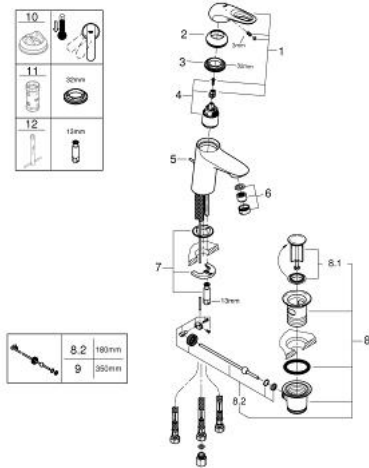

33 561 003 **EUROSTYLE SINGLE-LEVER BASIN MIXER 1/2"**
S-SIZE

PRODUCT DESCRIPTION

- Colour: chrome
- single hole installation
- loop metal lever
- GROHE SilkMove 35 mm ceramic cartridge
- adjustable flow rate limiter
- with temperature limiter
- GROHE LongLife finish
- GROHE FastFixation rapid installation system
- flow straightener
- pop-up waste set 1 1/4"
- flexible connection hoses
- for open water heater

33 561 003 **EUROSTYLE SINGLE-LEVER BASIN MIXER 1/2"**
S-SIZE

SPARE PARTS, januar 2015 – now

- 1: Lever (Spare part-nr. 46938000)
 - 2: Cap (Spare part-nr. 46492000)
 - 3: Screw coupling (Spare part-nr. 46460000)
 - 4: Cartridge (Spare part-nr. 46558000)
 - 5: Pop-up rod (Spare part-nr. 46739000)
 - 6: Flow straightener (Spare part-nr. 46162000)
 - 6.1: Seal Ø 21.3 x 14.5 x 2.7 mm (Spare part-nr. 0263700M)
 - 7: Shank mounting kit (Spare part-nr. 46671000)
 - 8: Waste set 1 1/4" (Spare part-nr. 28910000)
 - 8.1: Plug (Spare part-nr. 07182000)
 - 8.2: Eccentric rod (Spare part-nr. 07052000)
 - 9: Eccentric rod (Spare part-nr. 07341000)*
- * Optional accessories