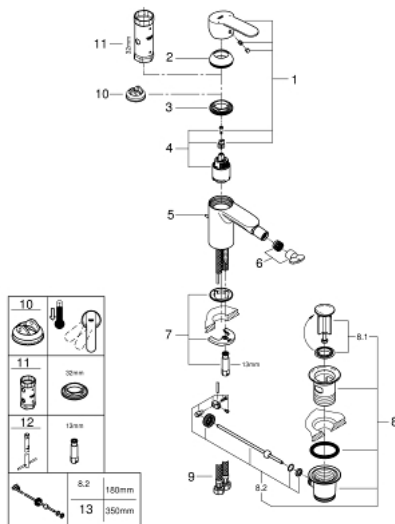

33 565 002 EUROSTYLE COSMOPOLITAN SINGLE-LEVER BIDET MIXER 1/2" S-SIZE

PRODUCT DESCRIPTION

- Colour: chrome
- single hole installation
- metal lever
- GROHE SilkMove 35 mm ceramic cartridge
- adjustable flow rate limiter
- adjustable minimum flow rate approx. 2.5 l/min
- GROHE LongLife finish
- GROHE EcoJoy - Less water, perfect flow
- maximum flow rate (at 3 bar): 5 l/min
- GROHE FastFixation installation system with centering support
- ball-joint mousseur
- pop-up waste set 1 1/4"
- flexible connection hoses
- min. recommended pressure 1.0 bar
- optional temperature limiter ref. no. 46 375

33 565 002 EUROSTYLE COSMOPOLITAN SINGLE-LEVER BIDET MIXER 1/2" S-SIZE

SPARE PARTS, julij 2018 – now

- 1: Lever (Spare part-nr. 46748000)
- 2: Cap (Spare part-nr. 46492000)
- 3: Screw coupling (Spare part-nr. 46460000)
- 4: Cartridge (Spare part-nr. 46374000)
- 5: Pop-up rod (Spare part-nr. 46739000)
- 6: Mousseur (Spare part-nr. 13998000)
- 7: Shank mounting kit (Spare part-nr. 46671000)
- 8: Waste set 1 1/4" (Spare part-nr. 28910000)
- 8.1: Plug (Spare part-nr. 07182000)
- 8.2: Eccentric rod (Spare part-nr. 07052000)
- 9: Connection hose (Spare part-nr. 46255000)
- 10: Temperature limiter (Spare part-nr. 46375000)*
- 11: Socket spanner (Spare part-nr. 19332000)*
- 12: Mounting wrench (Spare part-nr. 19017000)*
- 13: Eccentric rod (Spare part-nr. 07341000)*