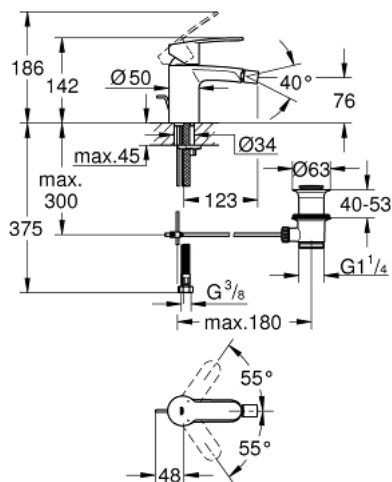

33 565 002 EUROSTYLE COSMOPOLITAN SINGLE-LEVER BIDET MIXER 1/2" S-SIZE

PRODUCT DESCRIPTION

- Colour: chrome
- single hole installation
- metal lever
- GROHE SilkMove 35 mm ceramic cartridge
- adjustable flow rate limiter
- adjustable minimum flow rate approx. 2.5 l/min
- GROHE LongLife finish
- GROHE EcoJoy - Less water, perfect flow
- maximum flow rate (at 3 bar): 5 l/min
- GROHE FastFixation installation system with centering support
- ball-joint mousseur
- pop-up waste set 1 1/4"
- flexible connection hoses
- min. recommended pressure 1.0 bar
- optional temperature limiter ref. no. 46 375

33 565 002 EUROSTYLE COSMOPOLITAN SINGLE-LEVER BIDET MIXER 1/2" S-SIZE

SPARE PARTS, julij 2018 – now

- 1: Lever (Spare part-nr. 46748000)
- 2: Cap (Spare part-nr. 46492000)
- 3: Screw coupling (Spare part-nr. 46460000)
- 4: Cartridge (Spare part-nr. 46374000)
- 5: Pop-up rod (Spare part-nr. 46739000)
- 6: Mousseur (Spare part-nr. 13998000)
- 7: Shank mounting kit (Spare part-nr. 46671000)
- 8: Waste set 1 1/4" (Spare part-nr. 28910000)
- 8.1: Plug (Spare part-nr. 07182000)
- 8.2: Eccentric rod (Spare part-nr. 07052000)
- 9: Connection hose (Spare part-nr. 46255000)
- 10: Temperature limiter (Spare part-nr. 46375000)*
- 11: Socket spanner (Spare part-nr. 19332000)*
- 12: Mounting wrench (Spare part-nr. 19017000)*
- 13: Eccentric rod (Spare part-nr. 07341000)*