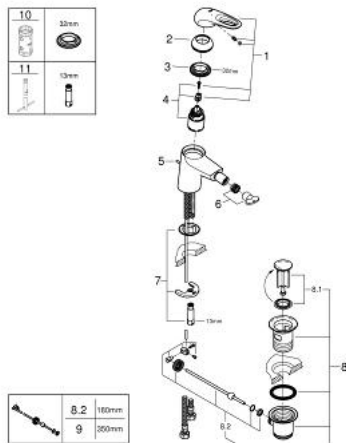

33 565 003 EUROSTYLE SINGLE-LEVER BIDET MIXER 1/2" S-SIZE

PRODUCT DESCRIPTION

- Colour: chrome
- single hole installation
- loop metal lever
- GROHE SilkMove 35 mm ceramic cartridge
- adjustable flow rate limiter
- with temperature limiter
- GROHE LongLife finish
- GROHE EcoJoy - Less water, perfect flow
- maximum flow rate (at 3 bar): 5 l/min
- GROHE FastFixation rapid installation system
- with ball joint
- pop-up waste set 1 1/4"
- flexible connection hoses

33 565 003 EUROSTYLE SINGLE-LEVER BIDET MIXER 1/2" S-SIZE

SPARE PARTS, januar 2015 – now

- 1: Lever (Spare part-nr. 46938000)
- 2: Cap (Spare part-nr. 46492000)
- 3: Screw coupling (Spare part-nr. 46460000)
- 4: Cartridge (Spare part-nr. 46374000)
- 5: Pop-up rod (Spare part-nr. 46739000)
- 6: Mousseur (Spare part-nr. 13998000)
- 7: Shank mounting kit (Spare part-nr. 46671000)
- 8: Waste set 1 1/4" (Spare part-nr. 28910000)
- 8.1: Plug (Spare part-nr. 07182000)
- 8.2: Eccentric rod (Spare part-nr. 07052000)
- 9: Eccentric rod (Spare part-nr. 07341000)*
- 10: Socket spanner (Spare part-nr. 19332000)*
- 11: Mounting wrench (Spare part-nr. 19017000)*