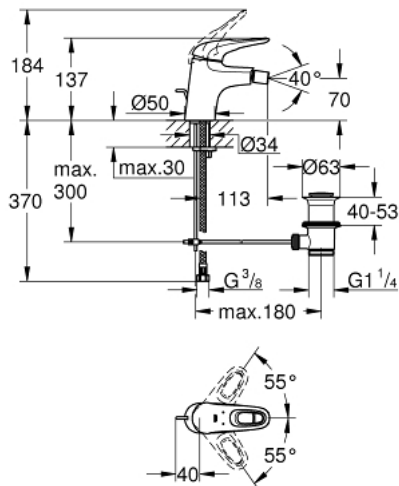

33 565 003 EUROSTYLE SINGLE-LEVER BIDET MIXER 1/2" S-SIZE

PRODUCT DESCRIPTION

- Colour: chrome
- single hole installation
- loop metal lever
- GROHE SilkMove 35 mm ceramic cartridge
- adjustable flow rate limiter
- with temperature limiter
- GROHE LongLife finish
- GROHE EcoJoy - Less water, perfect flow
- maximum flow rate (at 3 bar): 5 l/min
- GROHE FastFixation rapid installation system
- with ball joint
- pop-up waste set 1 1/4"
- flexible connection hoses

33 565 003 EUROSTYLE SINGLE-LEVER BIDET MIXER 1/2" S-SIZE

SPARE PARTS, januar 2015 – now

- 1: Lever (Spare part-nr. 46938000)
- 2: Cap (Spare part-nr. 46492000)
- 3: Screw coupling (Spare part-nr. 46460000)
- 4: Cartridge (Spare part-nr. 46374000)
- 5: Pop-up rod (Spare part-nr. 46739000)
- 6: Mousseur (Spare part-nr. 13998000)
- 7: Shank mounting kit (Spare part-nr. 46671000)
- 8: Waste set 1 1/4" (Spare part-nr. 28910000)
- 8.1: Plug (Spare part-nr. 07182000)
- 8.2: Eccentric rod (Spare part-nr. 07052000)
- 9: Eccentric rod (Spare part-nr. 07341000)*
- 10: Socket spanner (Spare part-nr. 19332000)*
- 11: Mounting wrench (Spare part-nr. 19017000)*