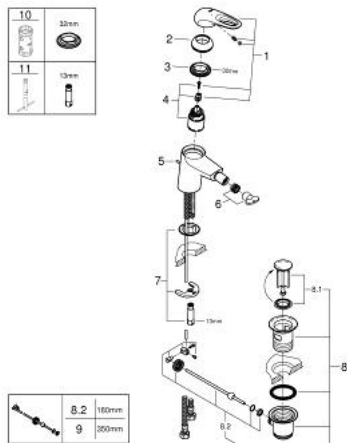

33 565 LS3 EUROSTYLE SINGLE-LEVER BIDET MIXER 1/2" S-SIZE

PRODUCT DESCRIPTION

- Colour: moon white/chrome
- single hole installation
- loop metal lever
- GROHE SilkMove 35 mm ceramic cartridge
- adjustable flow rate limiter
- with temperature limiter
- GROHE LongLife finish
- GROHE EcoJoy - Less water, perfect flow
- maximum flow rate (at 3 bar): 5 l/min
- GROHE FastFixation rapid installation system
- with ball joint
- pop-up waste set 1 1/4"
- flexible connection hoses

33 565 LS3 EUROSTYLE SINGLE-LEVER BIDET MIXER 1/2" S-SIZE

SPARE PARTS, januar 2015 – now

- 1: Lever (Spare part-nr. 46938LS0)
- 2: Cap (Spare part-nr. 46492000)
- 3: Screw coupling (Spare part-nr. 46460000)
- 4: Cartridge (Spare part-nr. 46374000)
- 5: Pop-up rod (Spare part-nr. 46739000)
- 6: Mousseur (Spare part-nr. 13998000)
- 7: Shank mounting kit (Spare part-nr. 46671000)
- 8: Waste set 1 1/4" (Spare part-nr. 28910000)
- 8.1: Plug (Spare part-nr. 07182000)
- 8.2: Eccentric rod (Spare part-nr. 07052000)
- 9: Eccentric rod (Spare part-nr. 07341000)*
- 10: Socket spanner (Spare part-nr. 19332000)*
- 11: Mounting wrench (Spare part-nr. 19017000)*