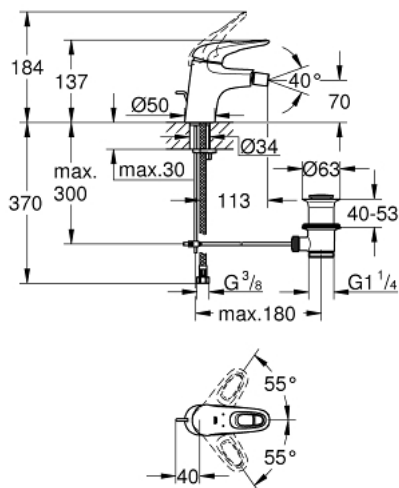

33 565 LS3 EUROSTYLE SINGLE-LEVER BIDET MIXER 1/2" S-SIZE

PRODUCT DESCRIPTION

- Colour: moon white/chrome
- single hole installation
- loop metal lever
- GROHE SilkMove 35 mm ceramic cartridge
- adjustable flow rate limiter
- with temperature limiter
- GROHE LongLife finish
- GROHE EcoJoy - Less water, perfect flow
- maximum flow rate (at 3 bar): 5 l/min
- GROHE FastFixation rapid installation system
- with ball joint
- pop-up waste set 1 1/4"
- flexible connection hoses

33 565 LS3 EUROSTYLE SINGLE-LEVER BIDET MIXER 1/2" S-SIZE

SPARE PARTS, januar 2015 – now

- 1: Lever (Spare part-nr. 46938LS0)
- 2: Cap (Spare part-nr. 46492000)
- 3: Screw coupling (Spare part-nr. 46460000)
- 4: Cartridge (Spare part-nr. 46374000)
- 5: Pop-up rod (Spare part-nr. 46739000)
- 6: Mousseur (Spare part-nr. 13998000)
- 7: Shank mounting kit (Spare part-nr. 46671000)
- 8: Waste set 1 1/4" (Spare part-nr. 28910000)
- 8.1: Plug (Spare part-nr. 07182000)
- 8.2: Eccentric rod (Spare part-nr. 07052000)
- 9: Eccentric rod (Spare part-nr. 07341000)*
- 10: Socket spanner (Spare part-nr. 19332000)*
- 11: Mounting wrench (Spare part-nr. 19017000)*