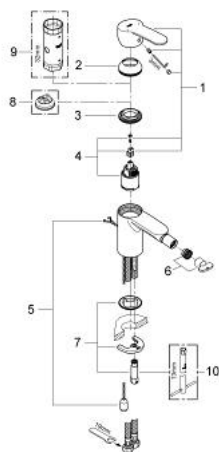

33 566 002 EUROSTYLE COSMOPOLITAN SINGLE-LEVER BIDET MIXER 1/2" S-SIZE

PRODUCT DESCRIPTION

- Colour: chrome
- single hole installation
- metal lever
- GROHE SilkMove 35 mm ceramic cartridge
- adjustable flow rate limiter
- adjustable minimum flow rate approx. 2.5 l/min
- GROHE LongLife finish
- GROHE EcoJoy - Less water, perfect flow
- maximum flow rate (at 3 bar): 5 l/min
- GROHE FastFixation installation system with centering support
- ball-joint mousseur
- retractable chain
- flexible connection hoses
- optional temperature limiter ref. no. 46 375
- noise classification I in accordance with DIN 4109

33 566 002 EUROSTYLE COSMOPOLITAN SINGLE-LEVER BIDET MIXER 1/2" S-SIZE

SPARE PARTS, marec 2010 – now

- 1: Lever (Spare part-nr. 46748000)
- 2: Cap (Spare part-nr. 46492000)
- 3: Screw coupling (Spare part-nr. 46460000)
- 4: Cartridge (Spare part-nr. 46374000)
- 5: Chain (Spare part-nr. 06815000)
- 6: Mousseur (Spare part-nr. 13998000)
- 7: Shank mounting kit (Spare part-nr. 46671000)
- 8: Temperature limiter (Spare part-nr. 46375000)*
- 9: Socket spanner (Spare part-nr. 19332000)*
- 10: Mounting wrench (Spare part-nr. 19017000)*