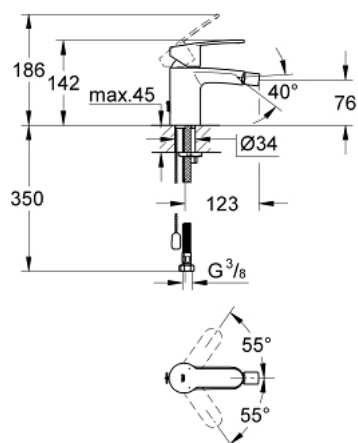

33 566 002 EUROSTYLE COSMOPOLITAN SINGLE-LEVER BIDET MIXER 1/2" S-SIZE

PRODUCT DESCRIPTION

- Colour: chrome
- single hole installation
- metal lever
- GROHE SilkMove 35 mm ceramic cartridge
- adjustable flow rate limiter
- adjustable minimum flow rate approx. 2.5 l/min
- GROHE LongLife finish
- GROHE EcoJoy - Less water, perfect flow
- maximum flow rate (at 3 bar): 5 l/min
- GROHE FastFixation installation system with centering support
- ball-joint mousseur
- retractable chain
- flexible connection hoses
- optional temperature limiter ref. no. 46 375
- noise classification I in accordance with DIN 4109

33 566 002 EUROSTYLE COSMOPOLITAN SINGLE-LEVER BIDET MIXER 1/2" S-SIZE

SPARE PARTS, marec 2010 – now

- 1: Lever (Spare part-nr. 46748000)
- 2: Cap (Spare part-nr. 46492000)
- 3: Screw coupling (Spare part-nr. 46460000)
- 4: Cartridge (Spare part-nr. 46374000)
- 5: Chain (Spare part-nr. 06815000)
- 6: Mousseur (Spare part-nr. 13998000)
- 7: Shank mounting kit (Spare part-nr. 46671000)
- 8: Temperature limiter (Spare part-nr. 46375000)*
- 9: Socket spanner (Spare part-nr. 19332000)*
- 10: Mounting wrench (Spare part-nr. 19017000)*