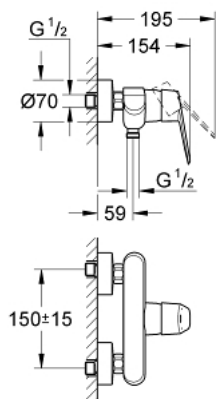

33 569 002 EURODISC COSMOPOLITAN SINGLE-LEVER SHOWER MIXER 1/2"

PRODUCT DESCRIPTION

- Colour: chrome
- wall mounted
- metal lever
- GROHE SilkMove 46 mm ceramic cartridge
- GROHE LongLife finish
- adjustable flow rate limiter
- adjustable minimum flow rate approx. 2.5 l/min
- shower bottom outlet 1/2"
- integrated non-return valve
- S-unions
- protected against backflow
- optional temperature limiter ref. no. 46 308
- noise classification I in accordance with DIN 4109

33 569 002 EURODISC COSMOPOLITAN SINGLE-LEVER SHOWER MIXER 1/2"

SPARE PARTS, marec 2010 – now

- 1: Lever (Spare part-nr. 46743000)
 - 2: Cap (Spare part-nr. 46427000)
 - 3: Cartridge (Spare part-nr. 46048000)
 - 4: Screw connection 1/2" (Spare part-nr. 45044000)
 - 5: S-union (Spare part-nr. 12662000)
 - 6: Non-return valve (Spare part-nr. 08565000)
 - 7: Temperature limiter (Spare part-nr. 46308000)*
 - 8: Extension 3/4", 20 mm (Spare part-nr. 0713000M)*
 - 9: Special spanner (Spare part-nr. 19377000)*
- * Optional accessories