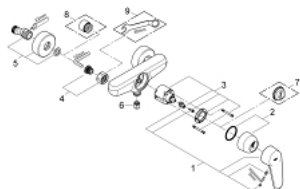

33 569 002 EURODISC COSMOPOLITAN SINGLE-LEVER SHOWER MIXER 1/2"

PRODUCT DESCRIPTION

- Colour: chrome
- wall mounted
- metal lever
- GROHE SilkMove 46 mm ceramic cartridge
- GROHE LongLife finish
- adjustable flow rate limiter
- adjustable minimum flow rate approx. 2.5 l/min
- shower bottom outlet 1/2"
- integrated non-return valve
- S-unions
- protected against backflow
- optional temperature limiter ref. no. 46 308
- noise classification I in accordance with DIN 4109

33 569 002 EURODISC COSMOPOLITAN SINGLE-LEVER SHOWER MIXER 1/2"

SPARE PARTS, marec 2010 – now

- 1: Lever (Spare part-nr. 46743000)
 - 2: Cap (Spare part-nr. 46427000)
 - 3: Cartridge (Spare part-nr. 46048000)
 - 4: Screw connection 1/2" (Spare part-nr. 45044000)
 - 5: S-union (Spare part-nr. 12662000)
 - 6: Non-return valve (Spare part-nr. 08565000)
 - 7: Temperature limiter (Spare part-nr. 46308000)*
 - 8: Extension 3/4", 20 mm (Spare part-nr. 0713000M)*
 - 9: Special spanner (Spare part-nr. 19377000)*
- * Optional accessories