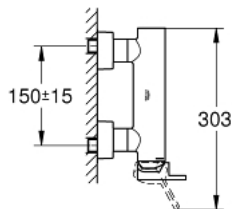

33 577 003 **GROHE PLUS SINGLE-LEVER SHOWER MIXER 1/2"**

PRODUCT DESCRIPTION

- Colour: chrome
- wall mounted
- metal lever
- GROHE SilkMove 35 mm ceramic cartridge
- with temperature limiter
- GROHE LongLife finish
- shower outlet 1/2"
- integrated non-return valve
- covered S-unions
- protected against backflow
- min. recommended pressure 1.0 bar

33 577 003 GROHE PLUS SINGLE-LEVER SHOWER MIXER 1/2"

SPARE PARTS, august 2018 – now

- 1: Lever (Spare part-nr. 48450000)
 - 2: Cartridge (Spare part-nr. 46374000)
 - 3: Non-return valve (Spare part-nr. 08565000)
 - 4: Screw connection 1/2" (Spare part-nr. 45044000)
 - 5: S-union (Spare part-nr. 48453000)
 - 6: Extension set, 30 mm (Spare part-nr. 46238000)*
 - 7: Socket spanner (Spare part-nr. 19332000)*
 - 8: Special spanner (Spare part-nr. 19377000)*
- * Optional accessories