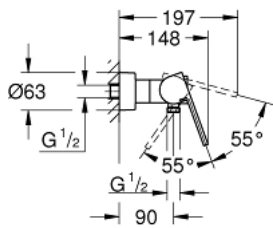

33 577 003 **GROHE PLUS SINGLE-LEVER SHOWER MIXER 1/2"**

PRODUCT DESCRIPTION

- Colour: chrome
- wall mounted
- metal lever
- GROHE SilkMove 35 mm ceramic cartridge
- with temperature limiter
- GROHE LongLife finish
- shower outlet 1/2"
- integrated non-return valve
- covered S-unions
- protected against backflow
- min. recommended pressure 1.0 bar

33 577 003 GROHE PLUS SINGLE-LEVER SHOWER MIXER 1/2"

SPARE PARTS, august 2018 – now

- 1: Lever (Spare part-nr. 48450000)
 - 2: Cartridge (Spare part-nr. 46374000)
 - 3: Non-return valve (Spare part-nr. 08565000)
 - 4: Screw connection 1/2" (Spare part-nr. 45044000)
 - 5: S-union (Spare part-nr. 48453000)
 - 6: Extension set, 30 mm (Spare part-nr. 46238000)*
 - 7: Socket spanner (Spare part-nr. 19332000)*
 - 8: Special spanner (Spare part-nr. 19377000)*
- * Optional accessories