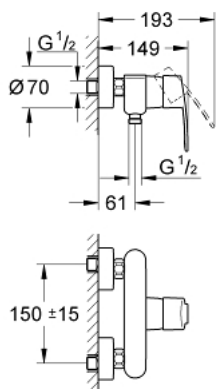

33 590 002 EUROSTYLE COSMOPOLITAN SINGLE-LEVER SHOWER MIXER 1/2"

PRODUCT DESCRIPTION

- Colour: chrome
- wall mounted
- metal lever
- GROHE SilkMove 46 mm ceramic cartridge
- GROHE LongLife finish
- adjustable flow rate limiter
- shower bottom outlet 1/2"
- integrated non-return valve
- S-unions
- protected against backflow
- optional temperature limiter ref. no. 46 308
- noise classification I in accordance with DIN 4109
- min. recommended pressure 1.0 bar

33 590 002 EUROSTYLE COSMOPOLITAN SINGLE-LEVER SHOWER MIXER 1/2"

SPARE PARTS, marec 2010 – now

- 1: Lever (Spare part-nr. 46752000)
- 2: Cap (Spare part-nr. 46427000)
- 3: Cartridge (Spare part-nr. 46048000)
- 4: Screw connection 1/2" (Spare part-nr. 45044000)
- 5: S-union (Spare part-nr. 12662000)
- 6: Non-return valve (Spare part-nr. 08565000)
- 7: Temperature limiter (Spare part-nr. 46308000)*
- 8: Extension 3/4", 20 mm (Spare part-nr. 0713000M)*
- 9: Plastic tray (Spare part-nr. 18383002)*
- 10: Special spanner (Spare part-nr. 19377000)*