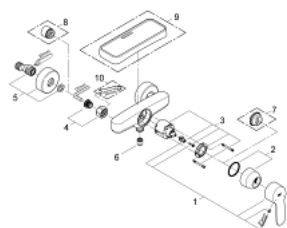

33 590 002 EUROSTYLE COSMOPOLITAN SINGLE-LEVER SHOWER MIXER 1/2"

PRODUCT DESCRIPTION

- Colour: chrome
- wall mounted
- metal lever
- GROHE SilkMove 46 mm ceramic cartridge
- GROHE LongLife finish
- adjustable flow rate limiter
- shower bottom outlet 1/2"
- integrated non-return valve
- S-unions
- protected against backflow
- optional temperature limiter ref. no. 46 308
- noise classification I in accordance with DIN 4109
- min. recommended pressure 1.0 bar

33 590 002 EUROSTYLE COSMOPOLITAN SINGLE-LEVER SHOWER MIXER 1/2"

SPARE PARTS, marec 2010 – now

- 1: Lever (Spare part-nr. 46752000)
- 2: Cap (Spare part-nr. 46427000)
- 3: Cartridge (Spare part-nr. 46048000)
- 4: Screw connection 1/2" (Spare part-nr. 45044000)
- 5: S-union (Spare part-nr. 12662000)
- 6: Non-return valve (Spare part-nr. 08565000)
- 7: Temperature limiter (Spare part-nr. 46308000)*
- 8: Extension 3/4", 20 mm (Spare part-nr. 0713000M)*
- 9: Plastic tray (Spare part-nr. 18383002)*
- 10: Special spanner (Spare part-nr. 19377000)*