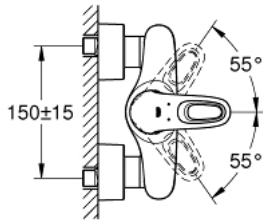

## 33 590 003 EUROSTYLE SINGLE-LEVER SHOWER MIXER 1/2"

### PRODUCT DESCRIPTION

- Colour: chrome
- wall mounted
- loop metal lever
- GROHE SilkMove 35 mm ceramic cartridge
- with temperature limiter
- GROHE LongLife finish
- adjustable flow rate limiter
- shower outlet 1/2" with integrated non-return valve
- covered S-unions
- metal wall escutcheons
- protected against backflow

### SPARE PARTS, januar 2015 – now

- 1: Lever (Spare part-nr. 46940000)
  - 2: Cap (Spare part-nr. 46436000)
  - 3: Screw coupling (Spare part-nr. 46460000)
  - 4: Cartridge (Spare part-nr. 46374000)
  - 5: Non-return valve (Spare part-nr. 48276000)
  - 6: Screw connection 1/2" (Spare part-nr. 45044000)
  - 7: S-union (Spare part-nr. 12693000)
  - 8: Special spanner (Spare part-nr. 19377000)\*
  - 9: Extension set, 30 mm (Spare part-nr. 46238000)\*
- \* Optional accessories