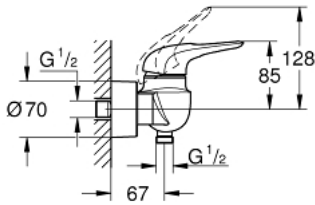

## 33 590 003 EUROSTYLE SINGLE-LEVER SHOWER MIXER 1/2"

### PRODUCT DESCRIPTION

- Colour: chrome
- wall mounted
- loop metal lever
- GROHE SilkMove 35 mm ceramic cartridge
- with temperature limiter
- GROHE LongLife finish
- adjustable flow rate limiter
- shower outlet 1/2" with integrated non-return valve
- covered S-unions
- metal wall escutcheons
- protected against backflow

### SPARE PARTS, januar 2015 – now

- 1: Lever (Spare part-nr. 46940000)
  - 2: Cap (Spare part-nr. 46436000)
  - 3: Screw coupling (Spare part-nr. 46460000)
  - 4: Cartridge (Spare part-nr. 46374000)
  - 5: Non-return valve (Spare part-nr. 48276000)
  - 6: Screw connection 1/2" (Spare part-nr. 45044000)
  - 7: S-union (Spare part-nr. 12693000)
  - 8: Special spanner (Spare part-nr. 19377000)\*
  - 9: Extension set, 30 mm (Spare part-nr. 46238000)\*
- \* Optional accessories