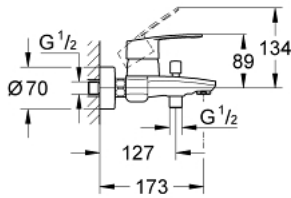

33 591 002 **EUROSTYLE COSMOPOLITAN SINGLE-LEVER BATH MIXER 1/2"**

PRODUCT DESCRIPTION

- Colour: chrome
- wall mounted
- metal lever
- GROHE SilkMove 46 mm ceramic cartridge
- GROHE LongLife finish
- adjustable flow rate limiter
- automatic diverter: bath/shower
- mousseur
- integrated non-return valve in the shower outlet 1/2"
- S-unions
- protected against backflow
- optional temperature limiter ref. no. 46 308
- min. recommended pressure 1.0 bar

33 591 002 EUROSTYLE COSMOPOLITAN SINGLE-LEVER BATH MIXER 1/2"

SPARE PARTS, marec 2010 – now

- 1: Lever (Spare part-nr. 46752000)
- 2: Cap (Spare part-nr. 46427000)
- 3: Cartridge (Spare part-nr. 46048000)
- 4: Diverter knob (Spare part-nr. 64309000)
- 5: Diverter (Spare part-nr. 65655000)
- 6: Non-return valve (Spare part-nr. 08565000)
- 7: Mousseur (Spare part-nr. 13941000)
- 8: Screw connection 1/2" (Spare part-nr. 45044000)
- 9: S-union (Spare part-nr. 12662000)
- 10: Temperature limiter (Spare part-nr. 46308000)*
- 11: Extension 3/4", 20 mm (Spare part-nr. 0713000M)*
- 12: Special spanner (Spare part-nr. 19377000)*