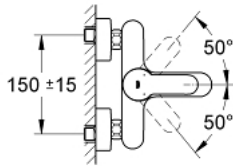

33 591 002 **EUROSTYLE COSMOPOLITAN SINGLE-LEVER BATH MIXER 1/2"**

PRODUCT DESCRIPTION

- Colour: chrome
- wall mounted
- metal lever
- GROHE SilkMove 46 mm ceramic cartridge
- GROHE LongLife finish
- adjustable flow rate limiter
- automatic diverter: bath/shower
- mousseur
- integrated non-return valve in the shower outlet 1/2"
- S-unions
- protected against backflow
- optional temperature limiter ref. no. 46 308
- min. recommended pressure 1.0 bar

33 591 002 EUROSTYLE COSMOPOLITAN SINGLE-LEVER BATH MIXER 1/2"

SPARE PARTS, marec 2010 – now

- 1: Lever (Spare part-nr. 46752000)
- 2: Cap (Spare part-nr. 46427000)
- 3: Cartridge (Spare part-nr. 46048000)
- 4: Diverter knob (Spare part-nr. 64309000)
- 5: Diverter (Spare part-nr. 65655000)
- 6: Non-return valve (Spare part-nr. 08565000)
- 7: Mousseur (Spare part-nr. 13941000)
- 8: Screw connection 1/2" (Spare part-nr. 45044000)
- 9: S-union (Spare part-nr. 12662000)
- 10: Temperature limiter (Spare part-nr. 46308000)*
- 11: Extension 3/4", 20 mm (Spare part-nr. 0713000M)*
- 12: Special spanner (Spare part-nr. 19377000)*