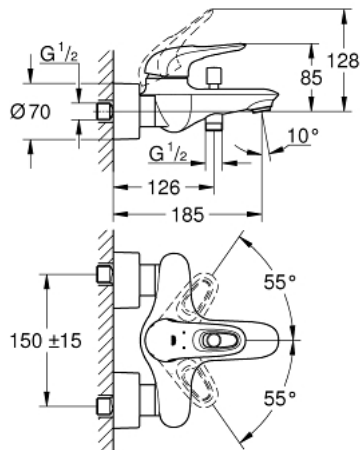

## 33 591 003 EUROSTYLE SINGLE-LEVER BATH MIXER 1/2"

### PRODUCT DESCRIPTION

- Colour: chrome
- wall mounted
- loop metal lever
- GROHE SilkMove 35 mm ceramic cartridge
- with temperature limiter
- GROHE LongLife finish
- adjustable flow rate limiter
- automatic diverter: bath/shower
- mousseur
- shower outlet 1/2" with integrated non-return valve
- covered S-unions
- metal wall escutcheons
- protected against backflow

### SPARE PARTS, januar 2015 – now

- 1: Lever (Spare part-nr. 46940000)
- 2: Cap (Spare part-nr. 46436000)
- 3: Screw coupling (Spare part-nr. 46460000)
- 4: Cartridge (Spare part-nr. 46374000)
- 5: Diverter knob (Spare part-nr. 64309000)
- 6: Mousseur (Spare part-nr. 13952000)
- 7: Diverter (Spare part-nr. 65655000)
- 8: Non-return valve (Spare part-nr. 48276000)
- 9: Screw connection 1/2" (Spare part-nr. 45044000)
- 10: S-union (Spare part-nr. 12693000)
- 11: Special spanner (Spare part-nr. 19377000)\*
- 12: Extension set, 30 mm (Spare part-nr. 46238000)\*