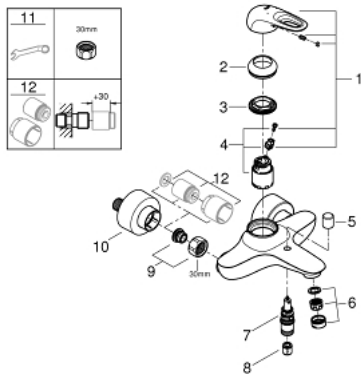

## 33 591 003 EUROSTYLE SINGLE-LEVER BATH MIXER 1/2"

### PRODUCT DESCRIPTION

- Colour: chrome
- wall mounted
- loop metal lever
- GROHE SilkMove 35 mm ceramic cartridge
- with temperature limiter
- GROHE LongLife finish
- adjustable flow rate limiter
- automatic diverter: bath/shower
- mousseur
- shower outlet 1/2" with integrated non-return valve
- covered S-unions
- metal wall escutcheons
- protected against backflow

### SPARE PARTS, januar 2015 – now

- 1: Lever (Spare part-nr. 46940000)
- 2: Cap (Spare part-nr. 46436000)
- 3: Screw coupling (Spare part-nr. 46460000)
- 4: Cartridge (Spare part-nr. 46374000)
- 5: Diverter knob (Spare part-nr. 64309000)
- 6: Mousseur (Spare part-nr. 13952000)
- 7: Diverter (Spare part-nr. 65655000)
- 8: Non-return valve (Spare part-nr. 48276000)
- 9: Screw connection 1/2" (Spare part-nr. 45044000)
- 10: S-union (Spare part-nr. 12693000)
- 11: Special spanner (Spare part-nr. 19377000)\*
- 12: Extension set, 30 mm (Spare part-nr. 46238000)\*