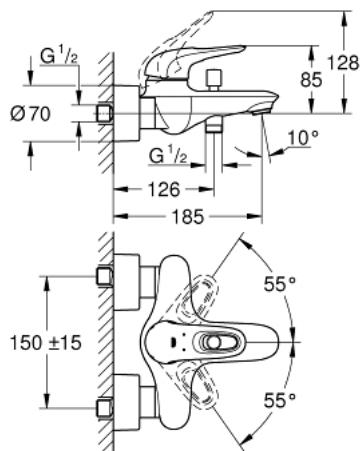

## 33 591 LS3 EUROSTYLE SINGLE-LEVER BATH MIXER 1/2"

### PRODUCT DESCRIPTION

- Colour: moon white/chrome
- wall mounted
- loop metal lever
- GROHE SilkMove 35 mm ceramic cartridge
- with temperature limiter
- GROHE LongLife finish
- adjustable flow rate limiter
- automatic diverter: bath/shower
- mousseur
- shower outlet 1/2" with integrated non-return valve
- covered S-unions
- metal wall escutcheons
- protected against backflow
- GROHE LongLife finish

### SPARE PARTS, januar 2015 – now

- 1: Lever (Spare part-nr. 46940LS0)
- 2: Cap (Spare part-nr. 46436000)
- 3: Screw coupling (Spare part-nr. 46460000)
- 4: Cartridge (Spare part-nr. 46374000)
- 5: Diverter knob (Spare part-nr. 64309000)
- 6: Mousseur (Spare part-nr. 13935000)
- 6.1: Strainer (Spare part-nr. 45220000)
- 7: Diverter (Spare part-nr. 65655000)
- 8: Non-return valve (Spare part-nr. 48276000)
- 9: Screw connection 1/2" (Spare part-nr. 45044000)
- 10: S-union (Spare part-nr. 12693LS0)
- 11: Special spanner (Spare part-nr. 19377000)\*
- 12: Extension set, 30 mm (Spare part-nr. 46238000)\*