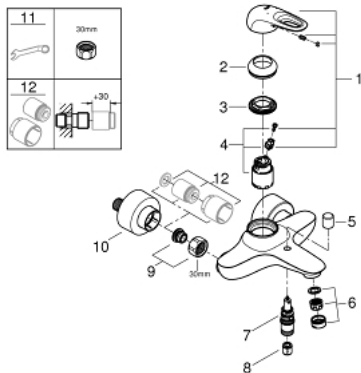

## 33 591 LS3 EUROSTYLE SINGLE-LEVER BATH MIXER 1/2"

### PRODUCT DESCRIPTION

- Colour: moon white/chrome
- wall mounted
- loop metal lever
- GROHE SilkMove 35 mm ceramic cartridge
- with temperature limiter
- GROHE LongLife finish
- adjustable flow rate limiter
- automatic diverter: bath/shower
- mousseur
- shower outlet 1/2" with integrated non-return valve
- covered S-unions
- metal wall escutcheons
- protected against backflow
- GROHE LongLife finish

### SPARE PARTS, januar 2015 – now

- 1: Lever (Spare part-nr. 46940LS0)
- 2: Cap (Spare part-nr. 46436000)
- 3: Screw coupling (Spare part-nr. 46460000)
- 4: Cartridge (Spare part-nr. 46374000)
- 5: Diverter knob (Spare part-nr. 64309000)
- 6: Mousseur (Spare part-nr. 13935000)
- 6.1: Strainer (Spare part-nr. 45220000)
- 7: Diverter (Spare part-nr. 65655000)
- 8: Non-return valve (Spare part-nr. 48276000)
- 9: Screw connection 1/2" (Spare part-nr. 45044000)
- 10: S-union (Spare part-nr. 12693LS0)
- 11: Special spanner (Spare part-nr. 19377000)\*
- 12: Extension set, 30 mm (Spare part-nr. 46238000)\*