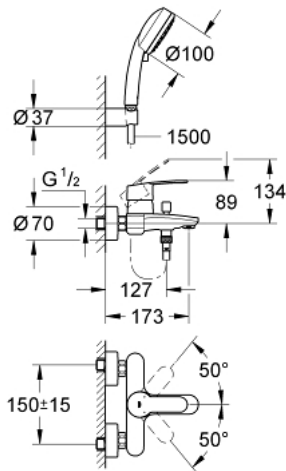

## 33 592 002 EUROSTYLE COSMOPOLITAN SINGLE-LEVER BATH MIXER 1/2"

### PRODUCT DESCRIPTION

- Colour: chrome
- wall mounted
- metal lever
- GROHE SilkMove 46 mm ceramic cartridge
- GROHE LongLife finish
- adjustable flow rate limiter
- automatic diverter: bath/shower
- mousseur
- integrated non-return valve in the shower outlet 1/2"
- S-unions
- protected against backflow
- optional temperature limiter ref. no. 46 308
- noise classification I in accordance with DIN 4109
- with shower set
- hand shower Tempesta Cosmopolitan 100, 2 sprays, 9.5 l/min
- wall shower holder (27 056)
- Relexaflex hose 1500 mm 1/2" x 1/2" (28 151)

### SPARE PARTS, marec 2010 – now

- 1: Lever (Spare part-nr. 46752000)
- 2: Cap (Spare part-nr. 46427000)
- 3: Cartridge (Spare part-nr. 46048000)
- 4: Diverter knob (Spare part-nr. 64309000)
- 5: Diverter (Spare part-nr. 65655000)
- 6: Non-return valve (Spare part-nr. 08565000)
- 7: Mousseur (Spare part-nr. 13941000)
- 8: Screw connection 1/2" (Spare part-nr. 45044000)
- 9: S-union (Spare part-nr. 12662000)
- 10: Dirt strainer (Spare part-nr. 0700200M)
- 11: Temperature limiter (Spare part-nr. 46308000)\*
- 12: Extension 3/4", 20 mm (Spare part-nr. 0713000M)\*
- 13: Special spanner (Spare part-nr. 19377000)\*