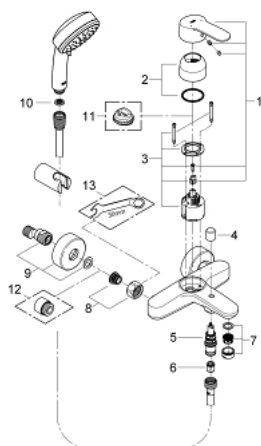

## 33 592 002 EUROSTYLE COSMOPOLITAN SINGLE-LEVER BATH MIXER 1/2"

### PRODUCT DESCRIPTION

- Colour: chrome
- wall mounted
- metal lever
- GROHE SilkMove 46 mm ceramic cartridge
- GROHE LongLife finish
- adjustable flow rate limiter
- automatic diverter: bath/shower
- mousseur
- integrated non-return valve in the shower outlet 1/2"
- S-unions
- protected against backflow
- optional temperature limiter ref. no. 46 308
- noise classification I in accordance with DIN 4109
- with shower set
- hand shower Tempesta Cosmopolitan 100, 2 sprays, 9.5 l/min
- wall shower holder (27 056)
- Relexaflex hose 1500 mm 1/2" x 1/2" (28 151)

### SPARE PARTS, marec 2010 – now

- 1: Lever (Spare part-nr. 46752000)
- 2: Cap (Spare part-nr. 46427000)
- 3: Cartridge (Spare part-nr. 46048000)
- 4: Diverter knob (Spare part-nr. 64309000)
- 5: Diverter (Spare part-nr. 65655000)
- 6: Non-return valve (Spare part-nr. 08565000)
- 7: Mousseur (Spare part-nr. 13941000)
- 8: Screw connection 1/2" (Spare part-nr. 45044000)
- 9: S-union (Spare part-nr. 12662000)
- 10: Dirt strainer (Spare part-nr. 0700200M)
- 11: Temperature limiter (Spare part-nr. 46308000)\*
- 12: Extension 3/4", 20 mm (Spare part-nr. 0713000M)\*
- 13: Special spanner (Spare part-nr. 19377000)\*