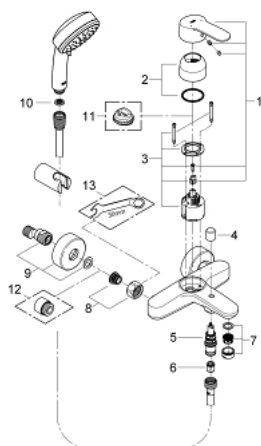

33 592 20A EUROSTYLE COSMOPOLITAN SINGLE-LEVER BATH MIXER 1/2"

PRODUCT DESCRIPTION

- Colour: chrome
- wall mounted
- metal lever
- GROHE SilkMove 46 mm ceramic cartridge
- GROHE LongLife finish
- adjustable flow rate limiter
- automatic diverter: bath/shower
- mousseur
- integrated non-return valve in the shower outlet 1/2"
- S-unions
- protected against backflow
- optional temperature limiter ref. no. 46 308
- with shower set
- hand shower Tempesta Cosmopolitan 100, 2 sprays (27 571)
- wall shower holder (27 056)
- Relaxaflex hose 1500 mm 1/2" x 1/2" (28 151)

33 592 20A EUROSTYLE COSMOPOLITAN SINGLE-LEVER BATH MIXER 1/2"

SPARE PARTS, april 2017 – now

- 1: Lever (Spare part-nr. 46752000)
- 2: Cap (Spare part-nr. 46427000)
- 3: Cartridge (Spare part-nr. 46048000)
- 4: Diverter knob (Spare part-nr. 64309000)
- 5: Diverter (Spare part-nr. 65655000)
- 6: Non-return valve (Spare part-nr. 08565000)
- 7: Mousseur (Spare part-nr. 13941000)
- 8: Screw connection 1/2" (Spare part-nr. 45044000)
- 9: S-union (Spare part-nr. 12662000)
- 10: Dirt strainer (Spare part-nr. 0700200M)
- 11: Temperature limiter (Spare part-nr. 46308000)*
- 12: Extension 3/4", 20 mm (Spare part-nr. 0713000M)*
- 13: Special spanner (Spare part-nr. 19377000)*