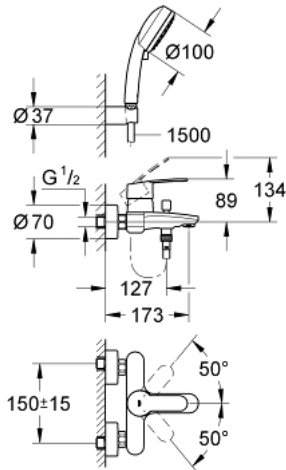

33 592 20A EUROSTYLE COSMOPOLITAN SINGLE-LEVER BATH MIXER 1/2"

PRODUCT DESCRIPTION

- Colour: chrome
- wall mounted
- metal lever
- GROHE SilkMove 46 mm ceramic cartridge
- GROHE LongLife finish
- adjustable flow rate limiter
- automatic diverter: bath/shower
- mousseur
- integrated non-return valve in the shower outlet 1/2"
- S-unions
- protected against backflow
- optional temperature limiter ref. no. 46 308
- with shower set
- hand shower Tempesta Cosmopolitan 100, 2 sprays (27 571)
- wall shower holder (27 056)
- Relaxaflex hose 1500 mm 1/2" x 1/2" (28 151)

33 592 20A EUROSTYLE COSMOPOLITAN SINGLE-LEVER BATH MIXER 1/2"

SPARE PARTS, april 2017 – now

- 1: Lever (Spare part-nr. 46752000)
- 2: Cap (Spare part-nr. 46427000)
- 3: Cartridge (Spare part-nr. 46048000)
- 4: Diverter knob (Spare part-nr. 64309000)
- 5: Diverter (Spare part-nr. 65655000)
- 6: Non-return valve (Spare part-nr. 08565000)
- 7: Mousseur (Spare part-nr. 13941000)
- 8: Screw connection 1/2" (Spare part-nr. 45044000)
- 9: S-union (Spare part-nr. 12662000)
- 10: Dirt strainer (Spare part-nr. 0700200M)
- 11: Temperature limiter (Spare part-nr. 46308000)*
- 12: Extension 3/4", 20 mm (Spare part-nr. 0713000M)*
- 13: Special spanner (Spare part-nr. 19377000)*