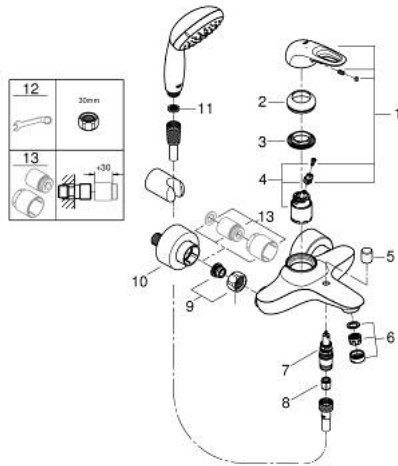

33 592 30A EUROSTYLE SINGLE-LEVER BATH MIXER 1/2"

PRODUCT DESCRIPTION

- Colour: chrome
- wall mounted
- loop metal lever
- GROHE SilkMove 35 mm ceramic cartridge
- with temperature limiter
- GROHE LongLife finish
- adjustable flow rate limiter
- automatic diverter: bath/shower
- mousseur
- shower outlet 1/2" with integrated non-return valve
- covered S-unions
- metal wall escutcheons
- protected against backflow
- with shower set Tempesta
- consisting of:
 - hand shower Tempesta 100, 2 sprays, 9.5 l/min (26 161)
 - wall shower holder (28 605)
 - Relexaflex hose 1500 mm 1/2" x 1/2" (28 151)

33 592 30A EUROSTYLE SINGLE-LEVER BATH MIXER 1/2"

SPARE PARTS, april 2017 – now

- 1: Lever (Spare part-nr. 46940000)
- 2: Cap (Spare part-nr. 46436000)
- 3: Screw coupling (Spare part-nr. 46460000)
- 4: Cartridge (Spare part-nr. 46374000)
- 5: Diverter knob (Spare part-nr. 64309000)
- 6: Mousseur (Spare part-nr. 13952000)
- 7: Diverter (Spare part-nr. 65655000)
- 8: Non-return valve (Spare part-nr. 48276000)
- 9: Screw connection 1/2" (Spare part-nr. 45044000)
- 10: S-union (Spare part-nr. 12693000)
- 11: Dirt strainer (Spare part-nr. 0700200M)
- 12: Special spanner (Spare part-nr. 19377000)*
- 13: Extension set, 30 mm (Spare part-nr. 46238000)*