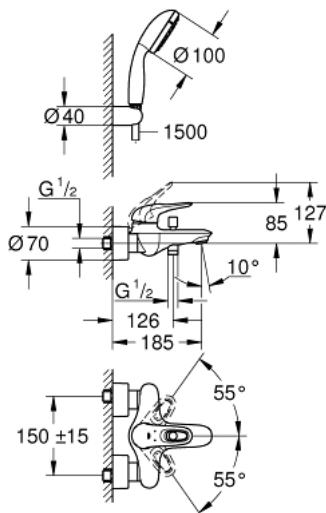

33 592 30A EUROSTYLE SINGLE-LEVER BATH MIXER 1/2"

PRODUCT DESCRIPTION

- Colour: chrome
- wall mounted
- loop metal lever
- GROHE SilkMove 35 mm ceramic cartridge
- with temperature limiter
- GROHE LongLife finish
- adjustable flow rate limiter
- automatic diverter: bath/shower
- mousseur
- shower outlet 1/2" with integrated non-return valve
- covered S-unions
- metal wall escutcheons
- protected against backflow
- with shower set Tempesta
- consisting of:
 - hand shower Tempesta 100, 2 sprays, 9.5 l/min (26 161)
 - wall shower holder (28 605)
 - Relexaflex hose 1500 mm 1/2" x 1/2" (28 151)

33 592 30A EUROSTYLE SINGLE-LEVER BATH MIXER 1/2"

SPARE PARTS, april 2017 – now

- 1: Lever (Spare part-nr. 46940000)
- 2: Cap (Spare part-nr. 46436000)
- 3: Screw coupling (Spare part-nr. 46460000)
- 4: Cartridge (Spare part-nr. 46374000)
- 5: Diverter knob (Spare part-nr. 64309000)
- 6: Mousseur (Spare part-nr. 13952000)
- 7: Diverter (Spare part-nr. 65655000)
- 8: Non-return valve (Spare part-nr. 48276000)
- 9: Screw connection 1/2" (Spare part-nr. 45044000)
- 10: S-union (Spare part-nr. 12693000)
- 11: Dirt strainer (Spare part-nr. 0700200M)
- 12: Special spanner (Spare part-nr. 19377000)*
- 13: Extension set, 30 mm (Spare part-nr. 46238000)*