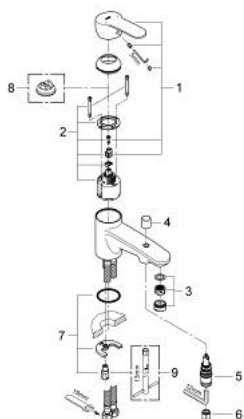

33 614 002 EUROSTYLE COSMOPOLITAN SINGLE-LEVER BATH MIXER 1/2"

PRODUCT DESCRIPTION

- Colour: chrome
- single hole installation
- metal lever
- GROHE SilkMove 46 mm ceramic cartridge
- GROHE LongLife finish
- adjustable flow rate limiter
- adjustable minimum flow rate approx. 2.5 l/min
- automatic diverter: bath/shower
- mousseur
- integrated non-return valve in the shower outlet 1/2"
- flexible connection hoses
- protected against backflow
- optional temperature limiter ref. no. 46 308

33 614 002 EUROSTYLE COSMOPOLITAN SINGLE-LEVER BATH MIXER 1/2"

SPARE PARTS, marec 2010 – now

- 1: Lever (Spare part-nr. 46726000)
 - 2: Cartridge (Spare part-nr. 46588000)
 - 3: Mousseur (Spare part-nr. 13952000)
 - 4: Diverter knob (Spare part-nr. 48022000)
 - 5: Diverter (Spare part-nr. 65655000)
 - 6: Non-return valve (Spare part-nr. 08565000)
 - 7: Shank mounting kit (Spare part-nr. 46249000)
 - 8: Temperature limiter (Spare part-nr. 08791000)*
 - 9: Mounting wrench (Spare part-nr. 19017000)*
- * Optional accessories