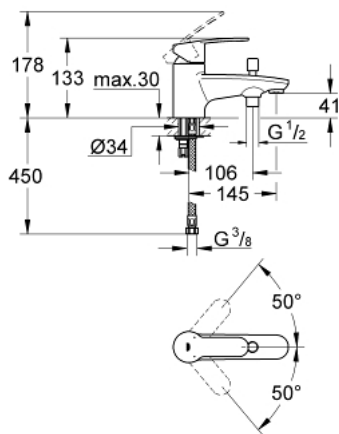

33 614 002 EUROSTYLE COSMOPOLITAN SINGLE-LEVER BATH MIXER 1/2"

PRODUCT DESCRIPTION

- Colour: chrome
- single hole installation
- metal lever
- GROHE SilkMove 46 mm ceramic cartridge
- GROHE LongLife finish
- adjustable flow rate limiter
- adjustable minimum flow rate approx. 2.5 l/min
- automatic diverter: bath/shower
- mousseur
- integrated non-return valve in the shower outlet 1/2"
- flexible connection hoses
- protected against backflow
- optional temperature limiter ref. no. 46 308

33 614 002 EUROSTYLE COSMOPOLITAN SINGLE-LEVER BATH MIXER 1/2"

SPARE PARTS, marec 2010 – now

- 1: Lever (Spare part-nr. 46726000)
 - 2: Cartridge (Spare part-nr. 46588000)
 - 3: Mousseur (Spare part-nr. 13952000)
 - 4: Diverter knob (Spare part-nr. 48022000)
 - 5: Diverter (Spare part-nr. 65655000)
 - 6: Non-return valve (Spare part-nr. 08565000)
 - 7: Shank mounting kit (Spare part-nr. 46249000)
 - 8: Temperature limiter (Spare part-nr. 08791000)*
 - 9: Mounting wrench (Spare part-nr. 19017000)*
- * Optional accessories