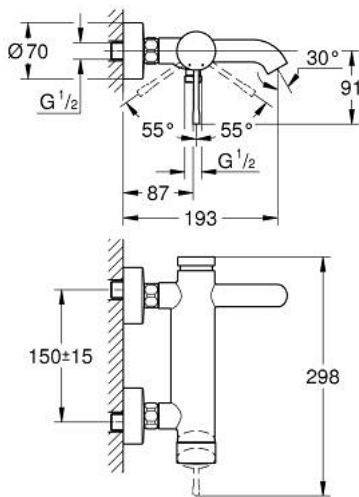

33 624 001 ESSENCE SINGLE-LEVER BATH MIXER 1/2"

PRODUCT DESCRIPTION

- Colour: chrome
- wall mounted
- metal lever
- GROHE SilkMove 35 mm ceramic cartridge
- with temperature limiter
- GROHE LongLife finish
- automatic diverter: bath/shower
- mousseur
- shower outlet 1/2"
- integrated non-return valve
- S-unions
- protected against backflow
- min. recommended pressure 1.0 bar

33 624 001 ESSENCE SINGLE-LEVER BATH MIXER 1/2"

SPARE PARTS, august 2013 – now

- 1: Lever (Spare part-nr. 46916000)
- 2: Screw coupling (Spare part-nr. 46460000)
- 3: Cartridge (Spare part-nr. 46374000)
- 4: S-union (Spare part-nr. 12662000)
- 5: Screw connection 1/2" (Spare part-nr. 45044000)
- 6: Diverter (Spare part-nr. 46920000)
- 7: Non-return valve (Spare part-nr. 08565000)
- 8: Mousseur (Spare part-nr. 13926000)
- 9: Extension 3/4", 20 mm (Spare part-nr. 0713000M)*
- 10: Special spanner (Spare part-nr. 19377000)*