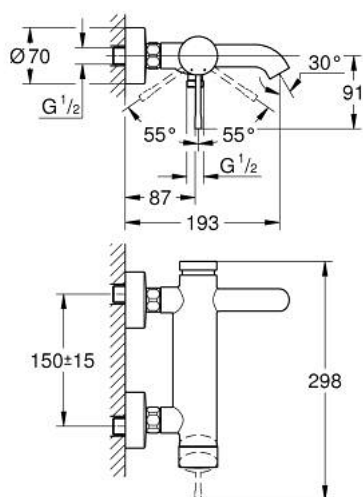

## 33 624 A01 ESSENCE SINGLE-LEVER BATH MIXER 1/2"

### PRODUCT DESCRIPTION

- Colour: hard graphite
- wall mounted
- metal lever
- GROHE SilkMove 35 mm ceramic cartridge
- with temperature limiter
- GROHE LongLife finish
- automatic diverter: bath/shower
- mousseur
- shower outlet 1/2"
- integrated non-return valve
- S-unions
- protected against backflow
- min. recommended pressure 1.0 bar