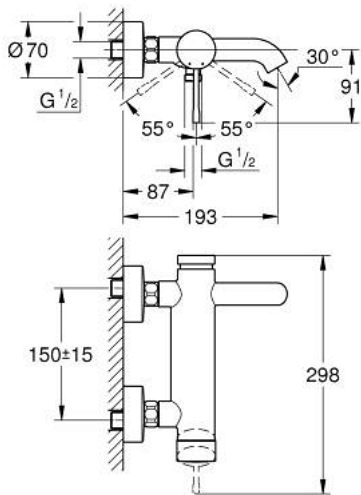

## 33 624 AL1 ESSENCE SINGLE-LEVER BATH MIXER 1/2"

### PRODUCT DESCRIPTION

- Colour: brushed hard graphite
- wall mounted
- metal lever
- GROHE SilkMove 35 mm ceramic cartridge
- with temperature limiter
- GROHE LongLife finish
- automatic diverter: bath/shower
- mousseur
- shower outlet 1/2"
- integrated non-return valve
- S-unions
- protected against backflow
- min. recommended pressure 1.0 bar

### SPARE PARTS, august 2013 – now

- 1: Lever (Spare part-nr. 46916AL0)
- 2: Screw coupling (Spare part-nr. 46460000)
- 3: Cartridge (Spare part-nr. 46374000)
- 4: S-union (Spare part-nr. 12662AL0)
- 5: Screw connection 1/2" (Spare part-nr. 45044AL0)
- 6: Diverter (Spare part-nr. 46920AL0)
- 7: Non-return valve (Spare part-nr. 08565000)
- 8: Mousseur (Spare part-nr. 13926000)
- 9: Extension 3/4", 20 mm (Spare part-nr. 0713000M)\*
- 10: Special spanner (Spare part-nr. 19377000)\*