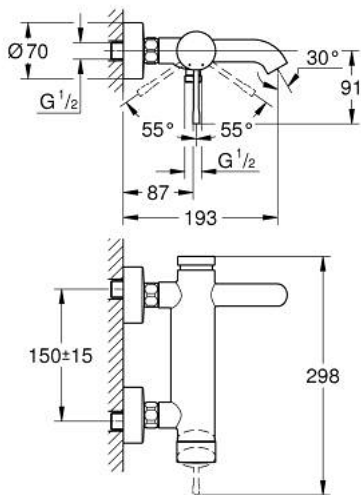

33 624 DA1 ESSENCE SINGLE-LEVER BATH MIXER 1/2"

PRODUCT DESCRIPTION

- Colour: warm sunset
- wall mounted
- metal lever
- GROHE SilkMove 35 mm ceramic cartridge
- with temperature limiter
- GROHE LongLife finish
- automatic diverter: bath/shower
- mousseur
- shower outlet 1/2"
- integrated non-return valve
- S-unions
- protected against backflow
- min. recommended pressure 1.0 bar