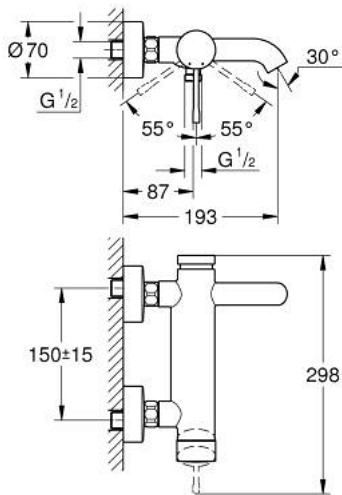

33 624 DL1 ESSENCE SINGLE-LEVER BATH MIXER 1/2"

PRODUCT DESCRIPTION

- Colour: brushed warm sunset
- wall mounted
- metal lever
- GROHE SilkMove 35 mm ceramic cartridge
- with temperature limiter
- GROHE LongLife finish
- automatic diverter: bath/shower
- mousseur
- shower outlet 1/2"
- integrated non-return valve
- S-unions
- protected against backflow
- min. recommended pressure 1.0 bar