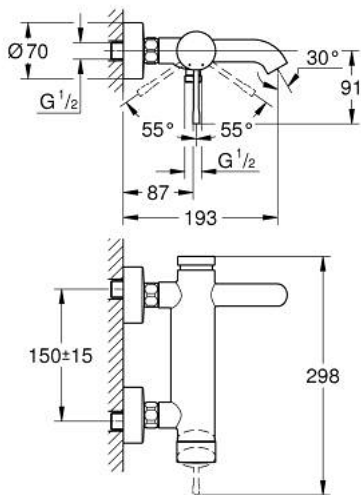

33 624 GL1 ESSENCE SINGLE-LEVER BATH MIXER 1/2"

PRODUCT DESCRIPTION

- Colour: cool sunrise
- wall mounted
- metal lever
- GROHE SilkMove 35 mm ceramic cartridge
- with temperature limiter
- GROHE LongLife finish
- automatic diverter: bath/shower
- mousseur
- shower outlet 1/2"
- integrated non-return valve
- S-unions
- protected against backflow
- min. recommended pressure 1.0 bar