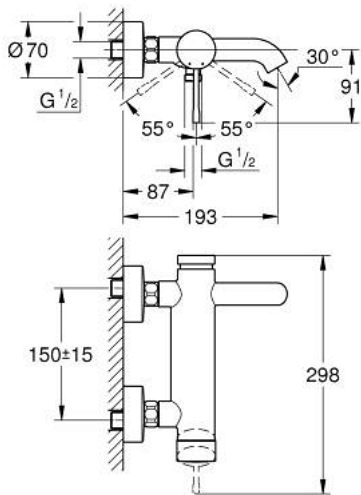

## 33 624 GN1 ESSENCE SINGLE-LEVER BATH MIXER 1/2"

### PRODUCT DESCRIPTION

- Colour: brushed cool sunrise
- wall mounted
- metal lever
- GROHE SilkMove 35 mm ceramic cartridge
- with temperature limiter
- GROHE LongLife finish
- automatic diverter: bath/shower
- mousseur
- shower outlet 1/2"
- integrated non-return valve
- S-unions
- protected against backflow
- min. recommended pressure 1.0 bar