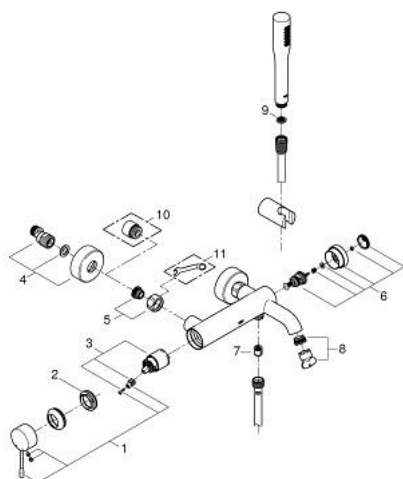

33 628 001 ESSENCE SINGLE-LEVER BATH MIXER 1/2"

PRODUCT DESCRIPTION

- Colour: chrome
- wall mounted
- metal lever
- GROHE SilkMove 35 mm ceramic cartridge
- with temperature limiter
- GROHE LongLife finish
- automatic diverter: bath/shower
- mousseur
- shower outlet 1/2"
- integrated non-return valve
- S-unions
- protected against backflow
- with shower set
- consisting of:
 - wall shower holder Tempesta Cosmopolitan 100 (27 594 000)
 - Euphoria Cosmopolitan Stick hand shower 1 spray (27 367)
 - Silverflex shower hose 1500 mm 1/2" x 1/2" (28 364)
- min. recommended pressure 1.0 bar

33 628 001 ESSENCE SINGLE-LEVER BATH MIXER 1/2"

SPARE PARTS, august 2013 – now

- 1: Lever (Spare part-nr. 46916000)
- 2: Screw coupling (Spare part-nr. 46460000)
- 3: Cartridge (Spare part-nr. 46374000)
- 4: S-union (Spare part-nr. 12662000)
- 5: Screw connection 1/2" (Spare part-nr. 45044000)
- 6: Diverter (Spare part-nr. 46920000)
- 7: Non-return valve (Spare part-nr. 08565000)
- 8: Mousseur (Spare part-nr. 13926000)
- 9: Dirt strainer (Spare part-nr. 0700200M)
- 10: Extension 3/4", 20 mm (Spare part-nr. 0713000M)*
- 11: Special spanner (Spare part-nr. 19377000)*