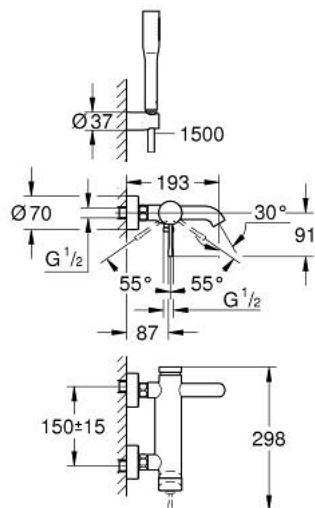

33 628 001 ESSENCE SINGLE-LEVER BATH MIXER 1/2"

PRODUCT DESCRIPTION

- Colour: chrome
- wall mounted
- metal lever
- GROHE SilkMove 35 mm ceramic cartridge
- with temperature limiter
- GROHE LongLife finish
- automatic diverter: bath/shower
- mousseur
- shower outlet 1/2"
- integrated non-return valve
- S-unions
- protected against backflow
- with shower set
- consisting of:
 - wall shower holder Tempesta Cosmopolitan 100 (27 594 000)
 - Euphoria Cosmopolitan Stick hand shower 1 spray (27 367)
 - Silverflex shower hose 1500 mm 1/2" x 1/2" (28 364)
- min. recommended pressure 1.0 bar

33 628 001 ESSENCE SINGLE-LEVER BATH MIXER 1/2"

SPARE PARTS, august 2013 – now

- 1: Lever (Spare part-nr. 46916000)
- 2: Screw coupling (Spare part-nr. 46460000)
- 3: Cartridge (Spare part-nr. 46374000)
- 4: S-union (Spare part-nr. 12662000)
- 5: Screw connection 1/2" (Spare part-nr. 45044000)
- 6: Diverter (Spare part-nr. 46920000)
- 7: Non-return valve (Spare part-nr. 08565000)
- 8: Mousseur (Spare part-nr. 13926000)
- 9: Dirt strainer (Spare part-nr. 0700200M)
- 10: Extension 3/4", 20 mm (Spare part-nr. 0713000M)*
- 11: Special spanner (Spare part-nr. 19377000)*