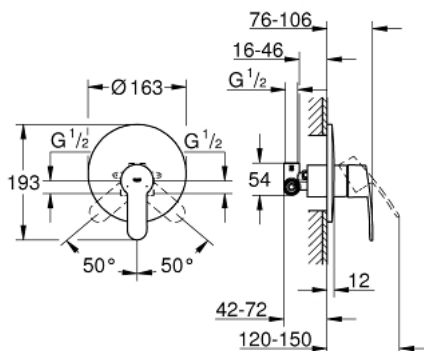

33 635 002 EUROSTYLE COSMOPOLITAN SINGLE-LEVER SHOWER MIXER 1/2"

PRODUCT DESCRIPTION

- Colour: chrome
- wall installation
- GROHE SilkMove 46 mm ceramic cartridge
- GROHE LongLife finish
- consisting of:
- set for final installation
- rough-in set for wall mounted shower mixer
- adjustable flow rate limiter
- adjustable minimum flow rate approx. 2.5 l/min
- metal lever
- escutcheon and shaft sealing
- metal escutcheon
- screwed
- optional temperature limiter

33 635 002 EUROSTYLE COSMOPOLITAN SINGLE-LEVER SHOWER MIXER 1/2"

SPARE PARTS, december 2015 – now

- 1: Lever (Spare part-nr. 46752000)
- 2: Escutcheon (Spare part-nr. 46904000)
- 3: Cap (Spare part-nr. 06874000)
- 4: Cartridge (Spare part-nr. 46048000)
- 5: Temperature limiter (Spare part-nr. 46375000)*
- 6: Extension set (Spare part-nr. 46191000)*
- 7: Extension set (Spare part-nr. 46343000)*