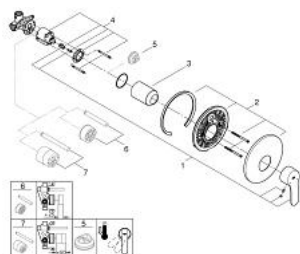

33 635 002 EUROSTYLE COSMOPOLITAN SINGLE-LEVER SHOWER MIXER 1/2"

PRODUCT DESCRIPTION

- Colour: chrome
- wall installation
- GROHE SilkMove 46 mm ceramic cartridge
- GROHE LongLife finish
- consisting of:
- set for final installation
- rough-in set for wall mounted shower mixer
- adjustable flow rate limiter
- adjustable minimum flow rate approx. 2.5 l/min
- metal lever
- escutcheon and shaft sealing
- metal escutcheon
- screwed
- optional temperature limiter

33 635 002 EUROSTYLE COSMOPOLITAN SINGLE-LEVER SHOWER MIXER 1/2"

SPARE PARTS, december 2015 – now

- 1: Lever (Spare part-nr. 46752000)
- 2: Escutcheon (Spare part-nr. 46904000)
- 3: Cap (Spare part-nr. 06874000)
- 4: Cartridge (Spare part-nr. 46048000)
- 5: Temperature limiter (Spare part-nr. 46375000)*
- 6: Extension set (Spare part-nr. 46191000)*
- 7: Extension set (Spare part-nr. 46343000)*