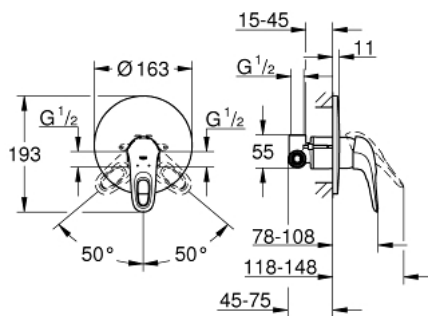

33 635 003 EUROSTYLE SINGLE-LEVER SHOWER MIXER 1/2"

PRODUCT DESCRIPTION

- Colour: chrome
- wall installation
- GROHE SilkMove 46 mm ceramic cartridge
- GROHE LongLife finish
- GROHE FastFixation covered fixation
- consisting of:
 - set for final installation
 - (19 507 003)
 - with concealed body
 - adjustable flow rate limiter
 - loop metal lever
 - escutcheon and shaft sealing
 - metal wall escutcheon
- optional temperature limiter ref. no. 46 308

33 635 003 EUROSTYLE SINGLE-LEVER SHOWER MIXER 1/2"

SPARE PARTS, januar 2015 – now

- 1: Lever (Spare part-nr. 46940000)
 - 2: Escutcheon (Spare part-nr. 46904000)
 - 3: Cartridge (Spare part-nr. 46048000)
 - 4: Temperature limiter (Spare part-nr. 46308000)*
 - 5: Extension set (Spare part-nr. 46191000)*
 - 6: Extension set (Spare part-nr. 46343000)*
- * Optional accessories