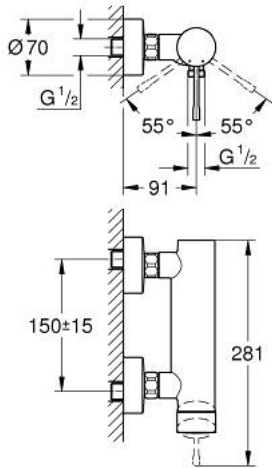

33 636 001 ESSENCE SINGLE-LEVER SHOWER MIXER 1/2"

PRODUCT DESCRIPTION

- Colour: chrome
- wall mounted
- metal lever
- GROHE SilkMove 35 mm ceramic cartridge
- with temperature limiter
- GROHE LongLife finish
- shower outlet 1/2"
- integrated non-return valve
- S-unions
- protected against backflow
- min. recommended pressure 1.0 bar

33 636 001 ESSENCE SINGLE-LEVER SHOWER MIXER 1/2"

SPARE PARTS, januar 2014 – now

- 1: Lever (Spare part-nr. 46916000)
- 2: Screw coupling (Spare part-nr. 46460000)
- 3: Cartridge (Spare part-nr. 46374000)
- 4: Screw connection 1/2" (Spare part-nr. 45044000)
- 5: S-union (Spare part-nr. 12662000)
- 6: Non-return valve (Spare part-nr. 47886000)
- 7: Extension 3/4", 20 mm (Spare part-nr. 0713000M)*
- 8: Special spanner (Spare part-nr. 19377000)*