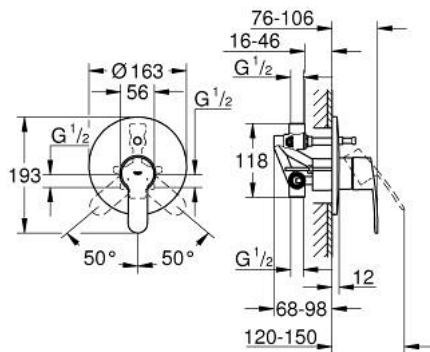

## 33 637 002 EUROSTYLE COSMOPOLITAN SINGLE-LEVER BATH MIXER 1/2"

### PRODUCT DESCRIPTION

- Colour: chrome
- wall installation
- GROHE SilkMove 46 mm ceramic cartridge
- GROHE LongLife finish
- consisting of:
- set for final installation
- rough-in set (33 963 001)
- adjustable flow rate limiter
- adjustable minimum flow rate approx. 2.5 l/min
- metal lever
- escutcheon and shaft sealing
- metal escutcheon
- screwed
- optional temperature limiter

### SPARE PARTS, december 2015 – now

- 1: Lever (Spare part-nr. 46752000)
- 2: Escutcheon (Spare part-nr. 46905000)
- 3: Cap (Spare part-nr. 06874000)
- 4: Cartridge (Spare part-nr. 46048000)
- 5: Diverter (Spare part-nr. 46737000)
- 6: Temperature limiter (Spare part-nr. 46375000)\*
- 7: Extension set (Spare part-nr. 46191000)\*
- 8: Extension set (Spare part-nr. 46343000)\*