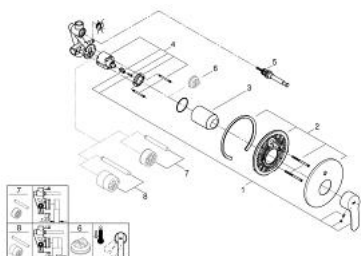

## 33 637 002 EUROSTYLE COSMOPOLITAN SINGLE-LEVER BATH MIXER 1/2"

### PRODUCT DESCRIPTION

- Colour: chrome
- wall installation
- GROHE SilkMove 46 mm ceramic cartridge
- GROHE LongLife finish
- consisting of:
- set for final installation
- rough-in set (33 963 001)
- adjustable flow rate limiter
- adjustable minimum flow rate approx. 2.5 l/min
- metal lever
- escutcheon and shaft sealing
- metal escutcheon
- screwed
- optional temperature limiter

### SPARE PARTS, december 2015 – now

- 1: Lever (Spare part-nr. 46752000)
- 2: Escutcheon (Spare part-nr. 46905000)
- 3: Cap (Spare part-nr. 06874000)
- 4: Cartridge (Spare part-nr. 46048000)
- 5: Diverter (Spare part-nr. 46737000)
- 6: Temperature limiter (Spare part-nr. 46375000)\*
- 7: Extension set (Spare part-nr. 46191000)\*
- 8: Extension set (Spare part-nr. 46343000)\*