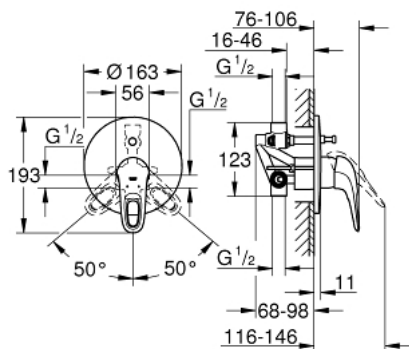

33 637 003 EUROSTYLE SINGLE-LEVER BATH MIXER 1/2"

PRODUCT DESCRIPTION

- Colour: chrome
- wall installation
- GROHE SilkMove 46 mm ceramic cartridge
- GROHE LongLife finish
- GROHE FastFixation covered fixation
- consisting of:
 - set for final installation
 - (19 506 003)
 - with concealed body
 - adjustable flow rate limiter
 - automatic diverter: bath/shower
 - loop metal lever
 - escutcheon and shaft sealing
 - metal wall escutcheon
 - optional temperature limiter ref. no. 46 308

33 637 003 EUROSTYLE SINGLE-LEVER BATH MIXER 1/2"

SPARE PARTS, januar 2015 – now

- 1: Lever (Spare part-nr. 46940000)
 - 2: Escutcheon (Spare part-nr. 46905000)
 - 3: Cartridge (Spare part-nr. 46048000)
 - 4: Diverter (Spare part-nr. 46737000)
 - 5: Temperature limiter (Spare part-nr. 46308000)*
 - 6: Extension set (Spare part-nr. 46191000)*
 - 7: Extension set (Spare part-nr. 46343000)*
- * Optional accessories