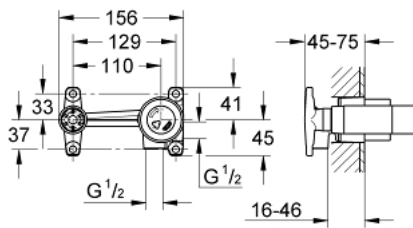

33 769 000 SINGLE-LEVER MIXER 1/2", CONCEALED BODY

PRODUCT DESCRIPTION

- Colour: chrome
- for 2-hole basin mixers
- wall installation
- without finishing trim set
- GROHE SilkMove 46 mm ceramic cartridge
- adjustable flow rate limiter
- installation depth 45 to 75 mm
- includes mounting template

33 769 000 **SINGLE-LEVER MIXER 1/2", CONCEALED BODY**

SPARE PARTS, april 2005 – now

1: Cartridge (Spare part-nr. 46048000)