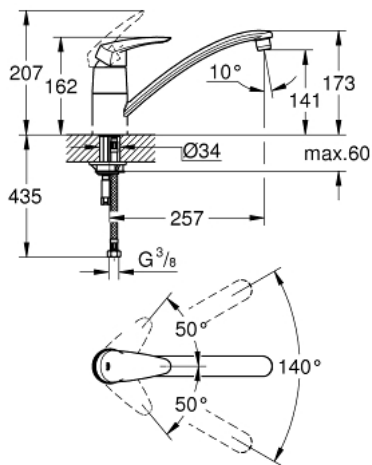

33 770 001 EURODISC SINGLE-LEVER SINK MIXER 1/2"

PRODUCT DESCRIPTION

- Colour: chrome
- low spout
- single hole installation
- GROHE LongLife finish
- GROHE SilkMove 35 mm ceramic cartridge
- mousseur
- adjustable flow rate limiter
- swivel tubular spout
- swivel area 140°
- with stop limiter
- flexible connection hoses
- rapid installation system
- maximum flow rate (at 3 bar): 12 l/min

33 770 001 EURODISC SINGLE-LEVER SINK MIXER 1/2"

SPARE PARTS, februar 2012 – now

- 1: Lever (Spare part-nr. 46568000)
- 2: Cap (Spare part-nr. 46601000)
- 3: Cartridge (Spare part-nr. 46374000)
- 4: Seal kit (Spare part-nr. 46429K00)
- 5: Mousseur (Spare part-nr. 13928000)
- 6: Spout (Spare part-nr. 13206000)
- 7: Shank mounting kit (Spare part-nr. 46249000)
- 8: Mounting wrench (Spare part-nr. 19017000)*
- 9: Special spanner (Spare part-nr. 19377000)*