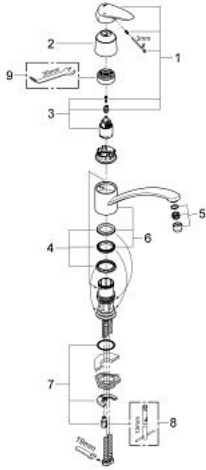

33 770 001 EURODISC SINGLE-LEVER SINK MIXER 1/2"

PRODUCT DESCRIPTION

- Colour: chrome
- low spout
- single hole installation
- GROHE LongLife finish
- GROHE SilkMove 35 mm ceramic cartridge
- mousseur
- adjustable flow rate limiter
- swivel tubular spout
- swivel area 140°
- with stop limiter
- flexible connection hoses
- rapid installation system
- maximum flow rate (at 3 bar): 12 l/min

33 770 001 EURODISC SINGLE-LEVER SINK MIXER 1/2"

SPARE PARTS, februar 2012 – now

- 1: Lever (Spare part-nr. 46568000)
- 2: Cap (Spare part-nr. 46601000)
- 3: Cartridge (Spare part-nr. 46374000)
- 4: Seal kit (Spare part-nr. 46429K00)
- 5: Mousseur (Spare part-nr. 13928000)
- 6: Spout (Spare part-nr. 13206000)
- 7: Shank mounting kit (Spare part-nr. 46249000)
- 8: Mounting wrench (Spare part-nr. 19017000)*
- 9: Special spanner (Spare part-nr. 19377000)*